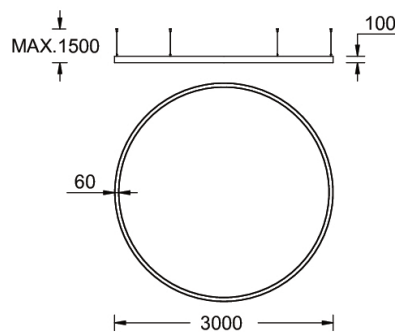

GAVLE 5 (GAV-90154)

Technical information

Material	Aluminium	Driver	Constant current (CC)	Product colours	Black, White, Matt Silver, Concrete - Urban, Softscape - Urban, Stone - Urban, Corten - Urban, Oak - Woodland, Walnut - Woodland, Pine - Woodland
Light source	3072 & 3072 LED	Input voltage	200 mA,	Weight	30.7 kg
Power	336 W	Optic	0	Operating temperature	-20 °C to 40 °C
Lumen	10610 lm	Optic value	102°	Variants (DMX/RDM)	Compatible with EN/ IEC 60598-2-22: Suitable for emergency installations as central supply, non-maintained (Z0)
Efficacy	32 lm/W	CCT / CRI	RGBW30, RGBW40		
Driver option	Remote driver (included)	Dimming type	DMX, DMX/RDM		

GAV-90154