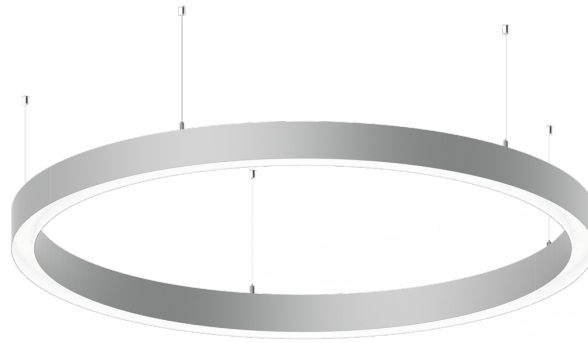

GAVLE 5 (GAV-90161)

Product description

Down (Optic) & Up (Optic 2nd) - 60x100 mm - 4000 mm

Luminaire Structure

- Extruded aluminium bended profile with powder coating
- Stainless steel fasteners in grade 316
- Stainless steel, adjustable, suspension (1.5 m) complete with electrical wires in white for mounting
- Opal PMMA diffuser (UGR <19) for glare control

Material	Aluminium
Light source	1536 & 1536 LED
Power	413 W
Lumen	41416 - 43232 lm
Efficacy	100 - 105 lm/W
Driver option	Integral control gear for On/Off (-ND), DALI (-DA). Remote driver is included for 1-10V (-DI)