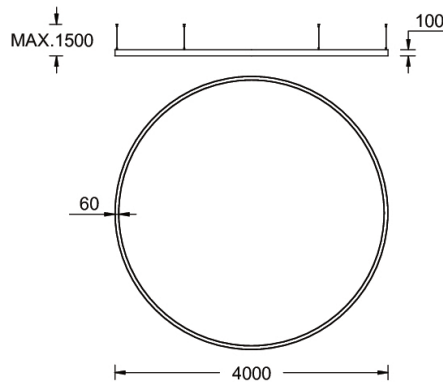

GAVLE 5 (GAV-90161)

Technical information

Material	Aluminium
Light source	1536 & 1536 LED
Power	413 W
Lumen	41416 - 43232 lm
Efficacy	100 - 105 lm/W
Driver option	Integral control gear for On/Off (-ND), DALI (-DA). Remote driver is included for 1-10V (-DI)

Driver	Constant current (CC)
Input voltage	220-240 V 50/60 Hz
Optic	O
Optic value	Opal
Optic (2nd)	O
Optic (2nd) value	Opal

CCT / CRI	3000K CRI80, 4000K CRI80
Dimming type	On/Off, 1-10V, DALI
Product colours	Black, White, Matt Silver, Concrete - Urban, Softscape - Urban, Stone - Urban, Corten - Urban, Oak - Woodland, Walnut - Woodland, Pine - Woodland
Weight	41.5 kg
Operating temperature	-20 °C to 40 °C
Variants (1-10V, DALI)	Compatible with EN/ IEC 60598-2-22: Suitable for emergency installations as central supply, non-maintained (Z0)

GAV-90161