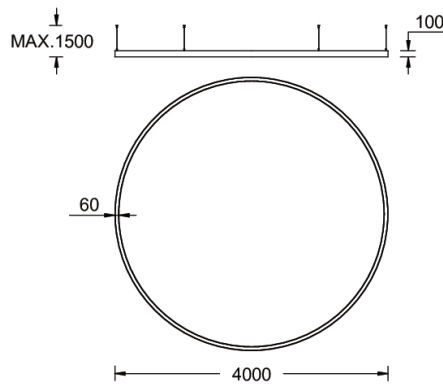

GAVLE 5 (GAV-90164)

Technical information

Material	Aluminium
Light source	3840 & 3840 LED
Power	432 W
Lumen	15131 lm
Efficacy	35 lm/W
Driver option	Remote driver (included)

Driver	Constant current (CC)
Input voltage	200 mA,
Optic	0
Optic value	102°
CCT / CRI	RGBW30, RGBW40
Dimming type	DMX, DMX/RDM

Product colours	Black, White, Matt Silver, Concrete - Urban, Softscape - Urban, Stone - Urban, Corten - Urban, Oak - Woodland, Walnut - Woodland, Pine - Woodland
Weight	41.0 kg
Operating temperature	-20 °C to 40 °C
Variants (DMX/RDM)	Compatible with EN/ IEC 60598-2-22: Suitable for emergency installations as central supply, non-maintained (Z0)

GAV-90164