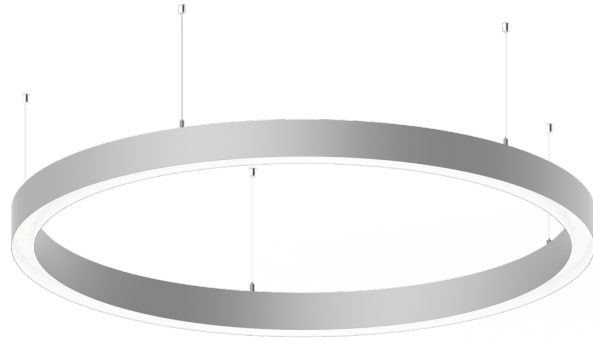

GAVLE 5 (GAV-90164)

Product description

Down (Optic) & Up (Optic 2nd) - 60x100 mm - 4000 mm - RGBW DMX

Luminaire Structure

- Extruded aluminium bended profile with powder coating
- Stainless steel fasteners in grade 316
- Stainless steel, adjustable, suspension (1.5 m) complete with electrical wires in white for mounting
- Opal PMMA diffuser (UGR <19) for glare control

- Up and down light distribution options
- Passive thermal management
- Integral control gear
- Remote driver is included for dimming type: 1-10V (-DI) for GAV-90001, GAV-90011, GAV-90021, GAV-90031, GAV-90041, GAV-90051, GAV-90061, GAV-90071, GAV-90101, GAV-90111, GAV-90121, GAV-90131, GAV-90141, GAV-90151, GAV-90161, GAV-90171

Material	Aluminium
Light source	3840 & 3840 LED
Power	432 W
Lumen	15131 lm
Efficacy	35 lm/W
Driver option	Remote driver (included)

Driver	Constant current (CC)
Input voltage	200 mA,
Optic	0
Optic value	102°
CCT / CRI	RGBW30, RGBW40
Dimming type	DMX, DMX/RDM