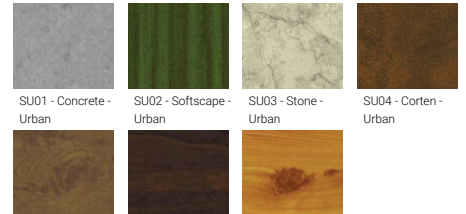

GAVLE 5 (GAV-90164)

Product description

Down (Optic) & Up (Optic 2nd) - 60x100 mm - 4000 mm - RGBW DMX

Luminaire Structure

- Extruded aluminium bended profile with powder coating
- Stainless steel fasteners in grade 316
- Stainless steel, adjustable, suspension (1.5 m) complete with electrical wires in white for mounting
- Opal PMMA diffuser (UGR <19) for glare control

- Wireless control available through Bluetooth connection
- Daylight and occupancy sensor options

Optic

0

Product colour

01 - Black (RAL 9011) 03 - White (RAL 9003) 05 - Matt Silver (RAL 9006)

Special finishes upon request

SU01 - Concrete - Urban SU02 - Softscape - Urban SU03 - Stone - Urban SU04 - Corten - Urban
SW01 - Oak - Woodland SW02 - Walnut - Woodland SW03 - Pine - Woodland

GAVLE 5 (GAV-90164)

Technical information

Product colours	Black, White, Matt Silver, Concrete - Urban, Softscape - Urban, Stone - Urban, Corten - Urban, Oak - Woodland, Walnut - Woodland, Pine - Woodland
Weight	41.0 kg
Operating temperature	-20 °C to 40 °C
Variants (DMX/RDM)	Compatible with EN/ IEC 60598-2-22: Suitable for emergency installations as central supply, non-maintained (Z0)