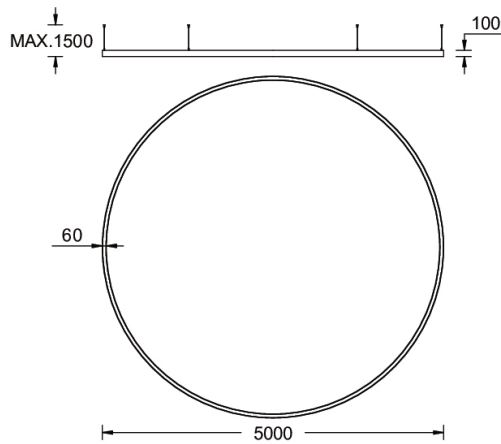

GAVLE 5 (GAV-90171)

Technical information

Material	Aluminium
Light source	1920 & 1920 LED
Power	499 W
Lumen	50359 - 52567 lm
Efficacy	101 - 105 lm/W
Driver option	Integral control gear for On/Off (-ND), DALI (-DA). Remote driver is included for 1-10V (-DI)

Driver	Constant current (CC)
Input voltage	220-240 V 50/60 Hz
Optic	O
Optic value	Opal
Optic (2nd)	O
Optic (2nd) value	Opal

CCT / CRI	3000K CRI80, 4000K CRI80
Dimming type	On/Off, 1-10V, DALI
Product colours	Black, White, Matt Silver, Concrete - Urban, Softscape - Urban, Stone - Urban, Corten - Urban, Oak - Woodland, Walnut - Woodland, Pine - Woodland
Weight	49.0 kg
Operating temperature	-20 °C to 40 °C
Variants (1-10V, DALI)	Compatible with EN/ IEC 60598-2-22: Suitable for emergency installations as central supply, non-maintained (Z0)

GAV-90171