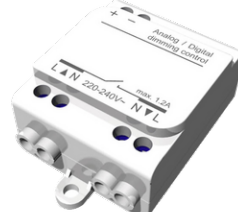

Product colours	Black, White, Matt Silver, Concrete - Urban, Softscape - Urban, Stone - Urban, Corten - Urban, Oak - Woodland, Walnut - Woodland, Pine - Woodland
Weight	49.0 kg
Operating temperature	-20 °C to 40 °C
Variants (DALI)	Compatible with EN/ IEC 60598-2-22: Suitable for emergency installations as central supply, non-maintained (Z0)

Accessories

Supply cable surface mounting box
A80981

Xpress wireless switch
A90591

Wireless bluetooth converter
A90291

DALI Control System
Control-DALI