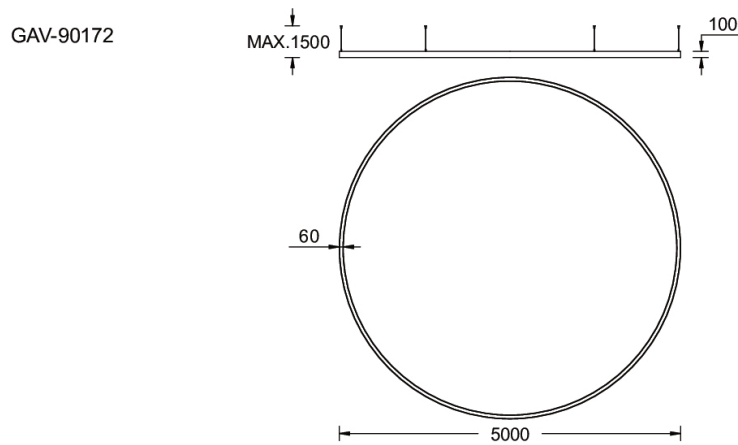

GAVLE 5 (GAV-90172)

Technical information

Material	Aluminium
Light source	3840 & 3840 LED
Power	499 W
Lumen	52567 lm
Efficacy	105 lm/W
Driver option	Integral control gear

Driver	Constant current (CC)
Input voltage	220-240 V 50/60 Hz
Optic	0
Optic value	102°
CCT / CRI	TW (2700K - 6500K)
Dimming type	DALI

Product colours	Black, White, Matt Silver, Concrete - Urban, Softscape - Urban, Stone - Urban, Corten - Urban, Oak - Woodland, Walnut - Woodland, Pine - Woodland
Weight	49.0 kg
Operating temperature	-20 °C to 40 °C
Variants (DALI)	Compatible with EN/ IEC 60598-2-22: Suitable for emergency installations as central supply, non-maintained (Z0)