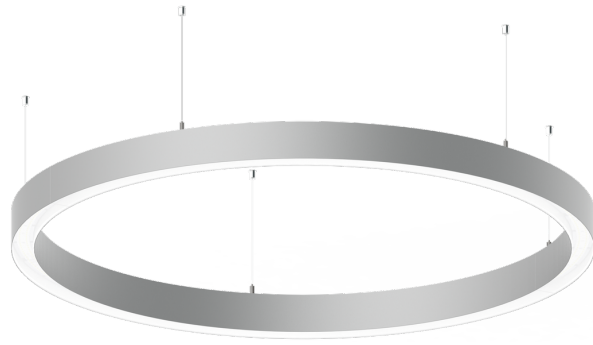

GAVLE 5 (GAV-90172)

Product description

Down (Optic) & Up (Optic 2nd) - 60x100 mm - 5000 mm - TW

Luminaire Structure

- Extruded aluminium bended profile with powder coating
- Stainless steel fasteners in grade 316
- Stainless steel, adjustable, suspension (1.5 m) complete with electrical wires in white for mounting
- Opal PMMA diffuser (UGR <19) for glare control

- Up and down light distribution options
- Passive thermal management
- Integral control gear
- Remote driver is included for dimming type: 1-10V (-DI) for GAV-90001, GAV-90011, GAV-90021, GAV-90031, GAV-90041, GAV-90051, GAV-90061, GAV-90071, GAV-90101, GAV-90111, GAV-90121, GAV-90131, GAV-90141, GAV-90151, GAV-90161, GAV-90171

Material	Aluminium
Light source	3840 & 3840 LED
Power	499 W
Lumen	52567 lm
Efficacy	105 lm/W
Driver option	Integral control gear

Driver	Constant current (CC)
Input voltage	220-240 V 50/60 Hz
Optic	0
Optic value	102°
CCT / CRI	TW (2700K - 6500K)
Dimming type	DALI