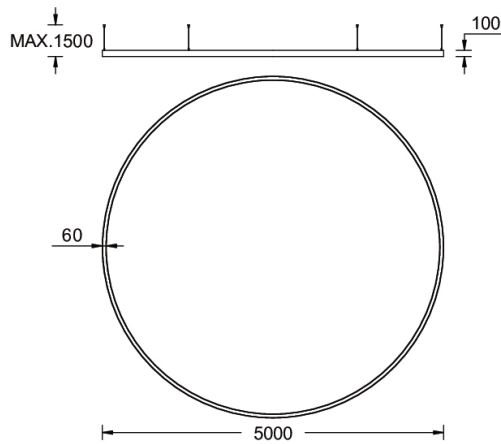

GAVLE 5 (GAV-90173)

Technical information

Material	Aluminium
Light source	5376 & 5376 LED
Power	592 W
Lumen	18398 lm
Efficacy	31 lm/W
Driver option	Remote driver (included)

Driver	Constant current (CC)
Input voltage	200 mA,
Optic	0
Optic value	Opal
Optic (2nd)	0
Optic (2nd) value	Opal

CCT / CRI	RGBW40
Dimming type	Bluetooth
Product colours	Black, White, Matt Silver, Concrete - Urban, Softscape - Urban, Stone - Urban, Corten - Urban, Oak - Woodland, Walnut - Woodland, Pine - Woodland
Weight	48.5 kg
Operating temperature	-20 °C to 40 °C
Variants (Bluetooth)	Compatible with EN/ IEC 60598-2-22: Suitable for emergency installations as central supply, non-maintained (Z0)

GAV-90173