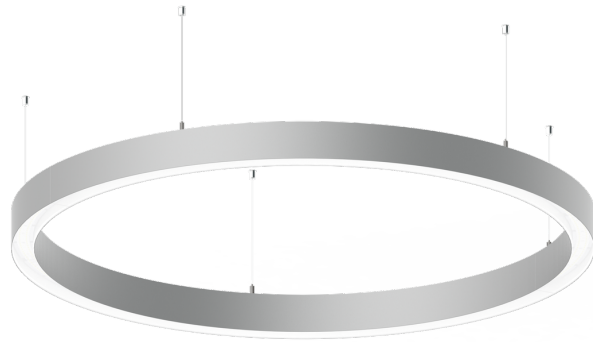

GAVLE 5 (GAV-90173)

Product description

Down (Optic) & Up (Optic 2nd) - 60x100 mm - 5000 mm - RGBW

Luminaire Structure

- Extruded aluminium bended profile with powder coating
- Stainless steel fasteners in grade 316
- Stainless steel, adjustable, suspension (1.5 m) complete with electrical wires in white for mounting
- Opal PMMA diffuser (UGR <19) for glare control

- Up and down light distribution options
- Passive thermal management
- Integral control gear
- Remote driver is included for dimming type: 1-10V (-DI) for GAV-90001, GAV-90011, GAV-90021, GAV-90031, GAV-90041, GAV-90051, GAV-90061, GAV-90071, GAV-90101, GAV-90111, GAV-90121, GAV-90131, GAV-90141, GAV-90151, GAV-90161, GAV-90171