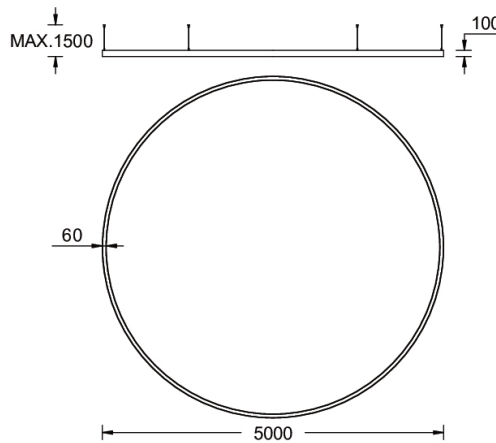

GAVLE 5 (GAV-90174)

Technical information

Material	Aluminium	Driver	Constant current (CC)	Product colours	Black, White, Matt Silver, Concrete
Light source	5376 & 5376 LED	Input voltage	200 mA,		- Urban, Softscape - Urban, Stone
Power	592 W	Optic	0	- Urban, Corten - Urban, Oak -	Woodland, Walnut - Woodland,
Lumen	18398 lm	Optic value	102°	Pine - Woodland	
Efficacy	31 lm/W	CCT / CRI	RGBW30, RGBW40	Weight	48.5 kg
Driver option	Remote driver (included)	Dimming type	DMX, DMX/RDM	Operating temperature	-20 °C to 40 °C
				Variants (DMX/RDM)	Compatible with EN/ IEC 60598-2-22: Suitable for emergency installations as central supply, non-maintained (Z0)

GAV-90174