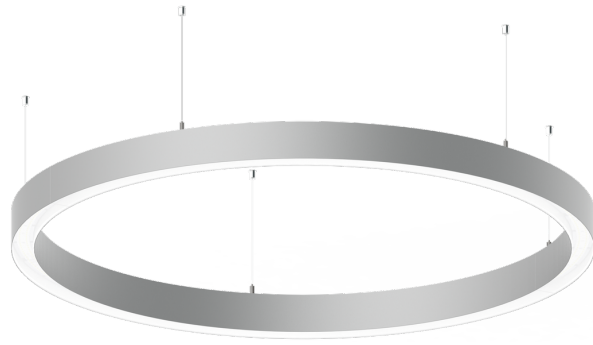

GAVLE 5 (GAV-90174)

Product description

Down (Optic) & Up (Optic 2nd) - 60x100 mm - 5000 mm - RGBW DMX

Luminaire Structure

- Extruded aluminium bended profile with powder coating
- Stainless steel fasteners in grade 316
- Stainless steel, adjustable, suspension (1.5 m) complete with electrical wires in white for mounting
- Opal PMMA diffuser (UGR <19) for glare control

- Up and down light distribution options
- Passive thermal management
- Integral control gear
- Remote driver is included for dimming type: 1-10V (-DI) for GAV-90001, GAV-90011, GAV-90021, GAV-90031, GAV-90041, GAV-90051, GAV-90061, GAV-90071, GAV-90101, GAV-90111, GAV-90121, GAV-90131, GAV-90141, GAV-90151, GAV-90161, GAV-90171