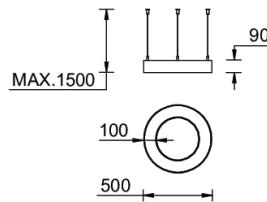

GAVLE 6 (GAV-90201)

Technical information

Material	Aluminium
Light source	288 LED
Power	37 W
Lumen	3952 - 4125 lm
Efficacy	107 - 111 lm/W
Driver option	Integral control gear
Driver	Constant current (CC)

Input voltage	220-240 V 50/60 Hz
Optic	O
Optic value	Opal
CCT / CRI	3000K CRI80, 4000K CRI80
Dimming type	On/Off, 1-10V, DALI
Product colours	Black, White, Matt Silver, Concrete - Urban, Softscape - Urban, Stone - Urban, Corten - Urban, Oak - Woodland, Walnut - Woodland, Pine - Woodland
Weight	4.8 kg

Operating temperature	-20 °C to 40 °C
MacAdam Ellipse	3 SDCM
Lifetime L90B10 (hours)	> 23,000
Lifetime L80B10 (hours)	> 45,000
Lifetime L80B50 (hours)	> 50,000
Variants (1-10V, DALI)	Compatible with EN/ IEC 60598-2-22: Suitable for emergency installations as central supply, non- maintained (Z0)

Gavle 500