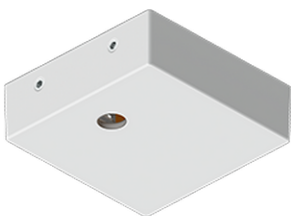

Accessories

Supply cable surface mounting box
A80981