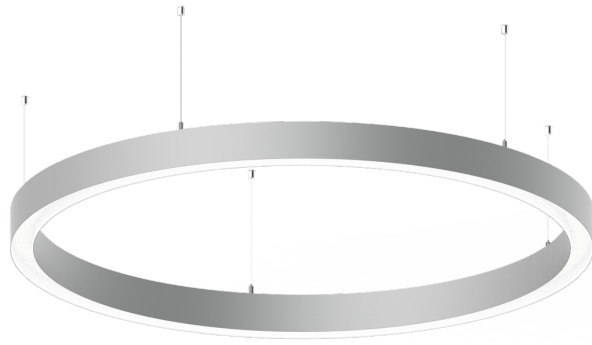

GAVLE 6 (GAV-90201)**Product description**

Down - 100x90 mm - 500 mm

**Luminaire Structure**

- Integral control gear

Optic

0

Product colour01 - Black (RAL
9011)03 - White (RAL
9003)05 - Matt Silver
(RAL 9006)**Special finishes upon request**SU01 - Concrete -
UrbanSU02 - Softscape -
UrbanSU03 - Stone -
UrbanSU04 - Corten -
UrbanSW01 - Oak -
WoodlandSW02 - Walnut -
WoodlandSW03 - Pine -
Woodland

GAVLE 6 (GAV-90201)

Technical information

Material	Aluminium
Light source	288 LED
Power	37 W
Lumen	3952 - 4125 lm
Efficacy	107 - 111 lm/W
Driver option	Integral control gear
Driver	Constant current (CC)

Input voltage	220-240 V 50/60 Hz
Optic	O
Optic value	Opal
CCT / CRI	3000K CRI80, 4000K CRI80
Dimming type	On/Off, 1-10V, DALI
Product colours	Black, White, Matt Silver, Concrete - Urban, Softscape - Urban, Stone - Urban, Corten - Urban, Oak - Woodland, Walnut - Woodland, Pine - Woodland
Weight	4.8 kg