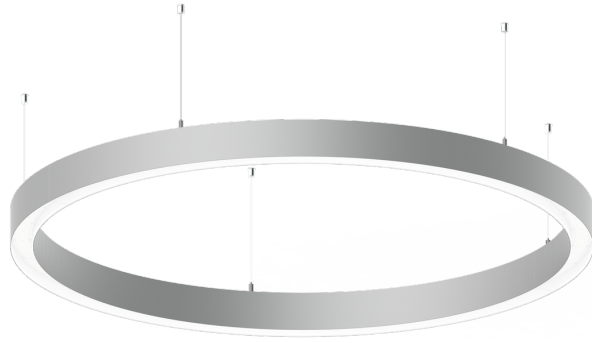

**GAVLE 6** (GAV-90202)**Product description**

Down - 100x90 mm - 500 mm - TW

**Luminaire Structure**

- Remote driver (included)

**Optic**

0

**Product colour**01 - Black (RAL  
9011)03 - White (RAL  
9003)05 - Matt Silver  
(RAL 9006)**Special finishes upon request**SU01 - Concrete -  
UrbanSU02 - Softscape -  
UrbanSU03 - Stone -  
UrbanSU04 - Corten -  
UrbanSW01 - Oak -  
WoodlandSW02 - Walnut -  
WoodlandSW03 - Pine -  
Woodland

**GAVLE 6 (GAV-90202)**

**Technical information**

<b>Material</b>	Aluminium
<b>Light source</b>	576 LED
<b>Power</b>	37 W
<b>Lumen</b>	4125 lm
<b>Efficacy</b>	111 lm/W
<b>Driver option</b>	Remote driver (included)