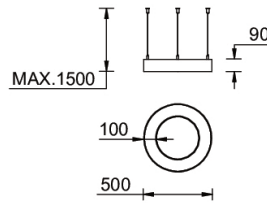

GAVLE 6 (GAV-90202)

Technical information

Material	Aluminium
Light source	576 LED
Power	37 W
Lumen	4125 lm
Efficacy	111 lm/W
Driver option	Remote driver (included)

Driver	Constant current (CC)
Input voltage	500 mA,
Optic	0
Optic value	102°
CCT / CRI	TW (2700K - 6500K)
Dimming type	DALI

Product colours	Black, White, Matt Silver, Concrete - Urban, Softscape - Urban, Stone - Urban, Corten - Urban, Oak - Woodland, Walnut - Woodland, Pine - Woodland
Weight	4.3 kg
Operating temperature	-20 °C to 40 °C
Variants (DALI)	Compatible with EN/ IEC 60598-2-22: Suitable for emergency installations as central supply, non-maintained (Z0)

Gavle 500