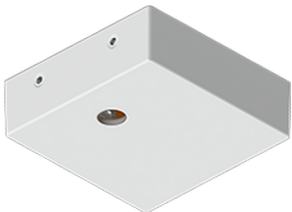

Accessories

Supply cable surface mounting box
A80981