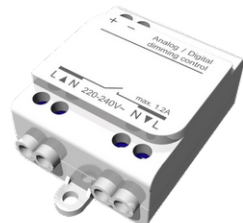

**GAVLE 6** (GAV-90202)**Product description**

Down - 100x90 mm - 500 mm - TW

**Luminaire Structure**

- Remote driver (included)

**Optic**

0

**Product colour**01 - Black (RAL  
9011)03 - White (RAL  
9003)05 - Matt Silver  
(RAL 9006)**Special finishes upon request**SU01 - Concrete -  
UrbanSU02 - Softscape -  
UrbanSU03 - Stone -  
UrbanSU04 - Corten -  
UrbanSW01 - Oak -  
WoodlandSW02 - Walnut -  
WoodlandSW03 - Pine -  
Woodland

**GAVLE 6 (GAV-90202)**

**Technical information**

<b>Material</b>	Aluminium
<b>Light source</b>	576 LED
<b>Power</b>	37 W
<b>Lumen</b>	4125 lm
<b>Efficacy</b>	111 lm/W
<b>Driver option</b>	Remote driver (included)

<b>Driver</b>	Constant current (CC)
<b>Input voltage</b>	500 mA,
<b>Optic</b>	0
<b>Optic value</b>	102°
<b>CCT / CRI</b>	TW (2700K - 6500K)
<b>Dimming type</b>	DALI

<b>Product colours</b>	Black, White, Matt Silver, Concrete - Urban, Softscape - Urban, Stone - Urban, Corten - Urban, Oak - Woodland, Walnut - Woodland, Pine - Woodland
<b>Weight</b>	4.3 kg
<b>Operating temperature</b>	-20 °C to 40 °C
<b>Variants (DALI)</b>	Compatible with EN/ IEC 60598-2-22: Suitable for emergency installations as central supply, non-maintained (Z0)

**Gavle 500**

**Accessories**

Supply cable surface mounting box  
**A80981**

Wireless bluetooth converter  
**A90291**

Xpress wireless switch  
**A90591**

DALI Control System  
**Control-DALI**