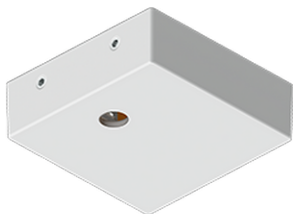

**GAVLE 6** (GAV-90203)**Product description**

Down - 100x90 mm - 500 mm - RGBW

**Luminaire Structure**

- Remote driver (included)

**Optic**

0

**Product colour**01 - Black (RAL  
9011)03 - White (RAL  
9003)05 - Matt Silver  
(RAL 9006)**Special finishes upon request**SU01 - Concrete -  
UrbanSU02 - Softscape -  
UrbanSU03 - Stone -  
UrbanSU04 - Corten -  
UrbanSW01 - Oak -  
WoodlandSW02 - Walnut -  
WoodlandSW03 - Pine -  
Woodland

**GAVLE 6** (GAV-90203)

**Technical information**

<b>Material</b>	Aluminium	<b>Driver</b>	Constant current (CC)	<b>Product colours</b>	Black, White, Matt Silver, Concrete - Urban, Softscape - Urban, Stone - Urban, Corten - Urban, Oak - Woodland, Walnut - Woodland, Pine - Woodland
<b>Light source</b>	1152 LED	<b>Input voltage</b>	250 mA,	<b>Weight</b>	4.3 kg
<b>Power</b>	41 W	<b>Optic</b>	0	<b>Operating temperature</b>	-20 °C to 40 °C
<b>Lumen</b>	1444 lm	<b>Optic value</b>	Opal	<b>Variants (Bluetooth)</b>	Compatible with EN/ IEC 60598-2-22: Suitable for emergency installations as central supply, non-maintained (Z0)
<b>Efficacy</b>	35 lm/W	<b>CCT / CRI</b>	RGBW40		
<b>Driver option</b>	Remote driver (included)	<b>Dimming type</b>	Bluetooth		

Gavle 500

**Accessories**

Supply cable surface mounting box  
**A80981**

Xpress wireless switch  
**A90591**

Recessing box  
**A61051**

DALI Control System  
**Control-DALI**