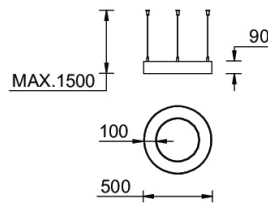

GAVLE 6 (GAV-90203)

Technical information

Material	Aluminium	Driver	Constant current (CC)	Product colours	Black, White, Matt Silver, Concrete - Urban, Softscape - Urban, Stone - Urban, Corten - Urban, Oak - Woodland, Walnut - Woodland, Pine - Woodland
Light source	1152 LED	Input voltage	250 mA,	Weight	4.3 kg
Power	41 W	Optic	0	Operating temperature	-20 °C to 40 °C
Lumen	1444 lm	Optic value	Opal	Variants (Bluetooth)	Compatible with EN/ IEC 60598-2-22: Suitable for emergency installations as central supply, non-maintained (Z0)
Efficacy	35 lm/W	CCT / CRI	RGBW40		
Driver option	Remote driver (included)	Dimming type	Bluetooth		

Gavle 500