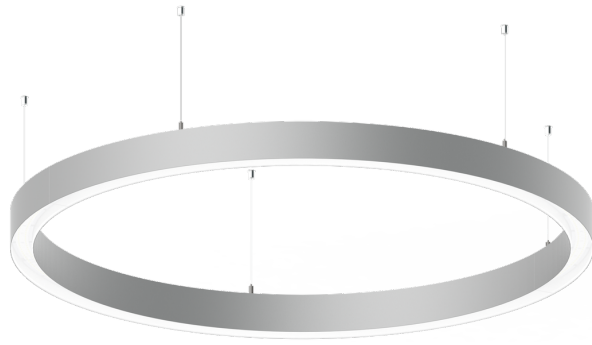

**GAVLE 6** (GAV-90203)**Product description**

Down - 100x90 mm - 500 mm - RGBW

**Luminaire Structure**

- Remote driver (included)

**Optic**

0

**Product colour**01 - Black (RAL  
9011)03 - White (RAL  
9003)05 - Matt Silver  
(RAL 9006)**Special finishes upon request**SU01 - Concrete -  
UrbanSU02 - Softscape -  
UrbanSU03 - Stone -  
UrbanSU04 - Corten -  
UrbanSW01 - Oak -  
WoodlandSW02 - Walnut -  
WoodlandSW03 - Pine -  
Woodland

**GAVLE 6** (GAV-90203)

**Technical information**

<b>Material</b>	Aluminium	<b>Driver</b>	Constant current (CC)	<b>Product colours</b>	Black, White, Matt Silver, Concrete - Urban, Softscape - Urban, Stone - Urban, Corten - Urban, Oak - Woodland, Walnut - Woodland, Pine - Woodland
<b>Light source</b>	1152 LED	<b>Input voltage</b>	250 mA,	<b>Weight</b>	4.3 kg
<b>Power</b>	41 W	<b>Optic</b>	0	<b>Operating temperature</b>	-20 °C to 40 °C
<b>Lumen</b>	1444 lm	<b>Optic value</b>	Opal	<b>Variants (Bluetooth)</b>	Compatible with EN/ IEC 60598-2-22: Suitable for emergency installations as central supply, non-maintained (Z0)
<b>Efficacy</b>	35 lm/W	<b>CCT / CRI</b>	RGBW40		
<b>Driver option</b>	Remote driver (included)	<b>Dimming type</b>	Bluetooth		