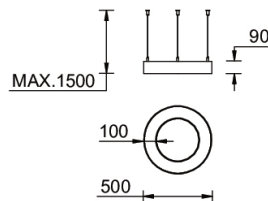

GAVLE 6 (GAV-90204)

Technical information

Material	Aluminium	Driver	Constant current (CC)	Product colours	Black, White, Matt Silver, Concrete - Urban, Softscape - Urban, Stone - Urban, Corten - Urban, Oak - Woodland, Walnut - Woodland, Pine - Woodland
Light source	1152 LED	Input voltage	250 mA,	Weight	4.3 kg
Power	41 W	Optic	0	Operating temperature	-20 °C to 40 °C
Lumen	1444 lm	Optic value	102°	Variants (DMX/RDM)	Compatible with EN/ IEC 60598-2-22: Suitable for emergency installations as central supply, non-maintained (Z0)
Efficacy	35 lm/W	CCT / CRI	RGBW30, RGBW40		
Driver option	Remote driver (included)	Dimming type	DMX, DMX/RDM		

Gavle 500