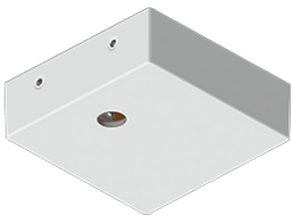

Accessories

Supply cable surface mounting box
A80981