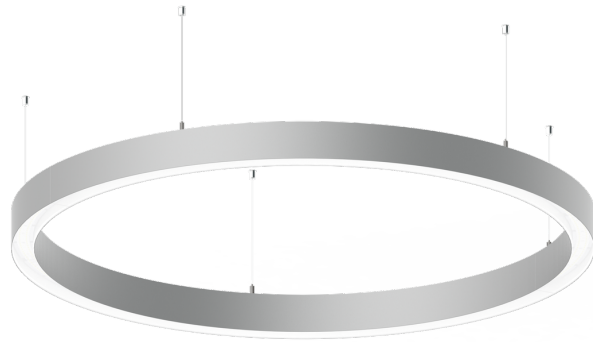

GAVLE 6 (GAV-90211)**Product description**

Down - 100x90 mm - 1000 mm

**Luminaire Structure**

- Integral control gear

Optic

0

Product colour01 - Black (RAL
9011)03 - White (RAL
9003)05 - Matt Silver
(RAL 9006)**Special finishes upon request**SU01 - Concrete -
UrbanSU02 - Softscape -
UrbanSU03 - Stone -
UrbanSU04 - Corten -
UrbanSW01 - Oak -
WoodlandSW02 - Walnut -
WoodlandSW03 - Pine -
Woodland

GAVLE 6 (GAV-90211)

Technical information

Material	Aluminium
Light source	672 LED
Power	86 W
Lumen	9497 - 9913 lm
Efficacy	110 - 115 lm/W
Driver option	Integral control gear

Driver	Constant current (CC)
Input voltage	220-240 V 50/60 Hz
Optic	0
Optic value	Opal
CCT / CRI	3000K CRI80, 4000K CRI80
Dimming type	On/Off, 1-10V, DALI

Product colours	Black, White, Matt Silver, Concrete - Urban, Softscape - Urban, Stone - Urban, Corten - Urban, Oak - Woodland, Walnut - Woodland, Pine - Woodland
Weight	9.8 kg
Operating temperature	-20 °C to 40 °C
Variants (On/Off, 1-10V, DALI)	Compatible with EN/ IEC 60598-2-22: Suitable for emergency installations as central supply, non-maintained (Z0)