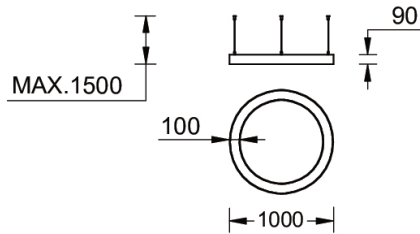

GAVLE 6 (GAV-90211)

Technical information

Material	Aluminium
Light source	672 LED
Power	86 W
Lumen	9497 - 9913 lm
Efficacy	110 - 115 lm/W
Driver option	Integral control gear

Driver	Constant current (CC)
Input voltage	220-240 V 50/60 Hz
Optic	0
Optic value	Opal
CCT / CRI	3000K CRI80, 4000K CRI80
Dimming type	On/Off, 1-10V, DALI

Product colours	Black, White, Matt Silver, Concrete - Urban, Softscape - Urban, Stone - Urban, Corten - Urban, Oak - Woodland, Walnut - Woodland, Pine - Woodland
Weight	9.8 kg
Operating temperature	-20 °C to 40 °C
Variants (On/Off, 1-10V, DALI)	Compatible with EN/ IEC 60598-2-22: Suitable for emergency installations as central supply, non-maintained (Z0)

Gavle 1000