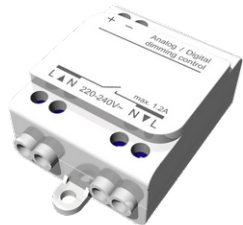

GAVLE 6 (GAV-90211)**Product description**

Down - 100x90 mm - 1000 mm

**Luminaire Structure**

- Integral control gear

Optic

0

Product colour01 - Black (RAL
9011)03 - White (RAL
9003)05 - Matt Silver
(RAL 9006)**Special finishes upon request**SU01 - Concrete -
UrbanSU02 - Softscape -
UrbanSU03 - Stone -
UrbanSU04 - Corten -
UrbanSW01 - Oak -
WoodlandSW02 - Walnut -
WoodlandSW03 - Pine -
Woodland

GAVLE 6 (GAV-90211)

Technical information

Material	Aluminium
Light source	672 LED
Power	86 W
Lumen	9497 - 9913 lm
Efficacy	110 - 115 lm/W
Driver option	Integral control gear

Driver	Constant current (CC)
Input voltage	220-240 V 50/60 Hz
Optic	0
Optic value	Opal
CCT / CRI	3000K CRI80, 4000K CRI80
Dimming type	On/Off, 1-10V, DALI

Product colours	Black, White, Matt Silver, Concrete - Urban, Softscape - Urban, Stone - Urban, Corten - Urban, Oak - Woodland, Walnut - Woodland, Pine - Woodland
Weight	9.8 kg
Operating temperature	-20 °C to 40 °C
Variants (On/Off, 1-10V, DALI)	Compatible with EN/ IEC 60598-2-22: Suitable for emergency installations as central supply, non-maintained (Z0)

Gavle 1000

Accessories

Supply cable surface mounting box
A80981

Wireless bluetooth converter
A90291

Xpress wireless switch
A90591

DALI Control System
Control-DALI