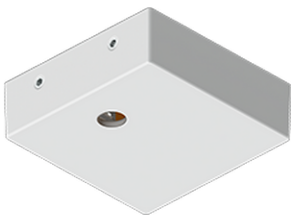

GAVLE 6 (GAV-90213)**Product description**

Down - 100x90 mm - 1000 mm - RGBW

**Luminaire Structure**

- Remote driver (included)

Optic

0

Product colour01 - Black (RAL
9011)03 - White (RAL
9003)05 - Matt Silver
(RAL 9006)**Special finishes upon request**SU01 - Concrete -
UrbanSU02 - Softscape -
UrbanSU03 - Stone -
UrbanSU04 - Corten -
UrbanSW01 - Oak -
WoodlandSW02 - Walnut -
WoodlandSW03 - Pine -
Woodland

GAVLE 6 (GAV-90213)

Technical information

Material	Aluminium	Driver	Constant current (CC)	Product colours	Black, White, Matt Silver, Concrete - Urban, Softscape - Urban, Stone - Urban, Corten - Urban, Oak - Woodland, Walnut - Woodland, Pine - Woodland
Light source	2688 LED	Input voltage	500 mA,	Weight	9.3 kg
Power	93 W	Optic	0	Operating temperature	-20 °C to 40 °C
Lumen	3470 lm	Optic value	Opal	Variants (Bluetooth)	Compatible with EN/ IEC 60598-2-22: Suitable for emergency installations as central supply, non-maintained (Z0)
Efficacy	37 lm/W	CCT / CRI	RGBW40		
Driver option	Remote driver (included)	Dimming type	Bluetooth		

Gavle 1000

Accessories

Supply cable surface mounting box
A80981

Xpress wireless switch
A90591

Recessing box
A61051

DALI Control System
Control-DALI