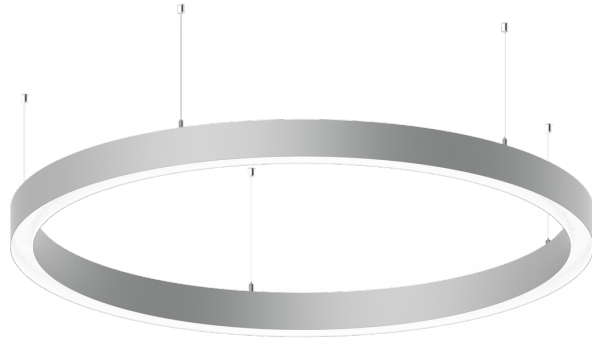

GAVLE 6 (GAV-90213)**Product description**

Down - 100x90 mm - 1000 mm - RGBW

**Luminaire Structure**

- Remote driver (included)

Optic

0

Product colour01 - Black (RAL
9011)03 - White (RAL
9003)05 - Matt Silver
(RAL 9006)**Special finishes upon request**SU01 - Concrete -
UrbanSU02 - Softscape -
UrbanSU03 - Stone -
UrbanSU04 - Corten -
UrbanSW01 - Oak -
WoodlandSW02 - Walnut -
WoodlandSW03 - Pine -
Woodland

GAVLE 6 (GAV-90213)

Technical information

Material	Aluminium	Driver	Constant current (CC)	Product colours	Black, White, Matt Silver, Concrete - Urban, Softscape - Urban, Stone - Urban, Corten - Urban, Oak - Woodland, Walnut - Woodland, Pine - Woodland
Light source	2688 LED	Input voltage	500 mA,	Weight	9.3 kg
Power	93 W	Optic	0	Operating temperature	-20 °C to 40 °C
Lumen	3470 lm	Optic value	Opal	Variants (Bluetooth)	Compatible with EN/ IEC 60598-2-22: Suitable for emergency installations as central supply, non-maintained (Z0)
Efficacy	37 lm/W	CCT / CRI	RGBW40		
Driver option	Remote driver (included)	Dimming type	Bluetooth		