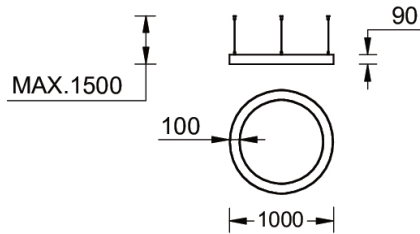

GAVLE 6 (GAV-90213)

Technical information

Material	Aluminium	Driver	Constant current (CC)	Product colours	Black, White, Matt Silver, Concrete - Urban, Softscape - Urban, Stone - Urban, Corten - Urban, Oak - Woodland, Walnut - Woodland, Pine - Woodland
Light source	2688 LED	Input voltage	500 mA,	Weight	9.3 kg
Power	93 W	Optic	0	Operating temperature	-20 °C to 40 °C
Lumen	3470 lm	Optic value	Opal	Variants (Bluetooth)	Compatible with EN/ IEC 60598-2-22: Suitable for emergency installations as central supply, non-maintained (Z0)
Efficacy	37 lm/W	CCT / CRI	RGBW40		
Driver option	Remote driver (included)	Dimming type	Bluetooth		

Gavle 1000