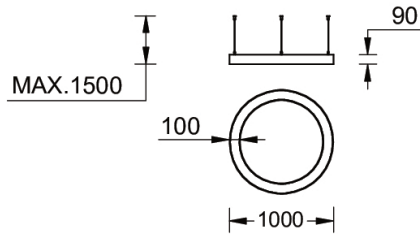

GAVLE 6 (GAV-90214)

Technical information

Material	Aluminium	Driver	Constant current (CC)	Product colours	Black, White, Matt Silver, Concrete
Light source	2688 LED	Input voltage	500 mA,		- Urban, Softscape - Urban, Stone
Power	93 W	Optic	0	- Urban, Corten - Urban, Oak -	Woodland, Walnut - Woodland,
Lumen	3470 lm	Optic value	102°	Pine - Woodland	
Efficacy	37 lm/W	CCT / CRI	RGBW30, RGBW40	Weight	9.3 kg
Driver option	Remote driver (included)	Dimming type	DMX, DMX/RDM	Operating temperature	-20 °C to 40 °C
				Variants (DMX/RDM)	Compatible with EN/ IEC 60598-2-22: Suitable for emergency installations as central supply, non-maintained (Z0)

Gavle 1000