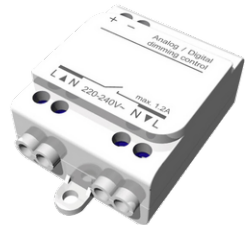

**GAVLE 6 (GAV-90221)**

**Product description**

Down - 100x90 mm - 1500 mm

**Luminaire Structure**

- Extruded aluminium bended profile with powder coating
- Stainless steel fasteners in grade 316
- Stainless steel, adjustable, suspension (1.5 m) complete with electrical wires in white for mounting
- Opal PMMA diffuser (UGR <19) for glare control

**GAVLE 6** (GAV-90221)

**Technical information**

<b>Material</b>	Aluminium
<b>Light source</b>	960 LED
<b>Power</b>	122 W
<b>Lumen</b>	14280 - 14907 lm
<b>Efficacy</b>	117 - 122 lm/W
<b>Driver option</b>	Integral control gear

<b>Driver</b>	Constant current (CC)
<b>Input voltage</b>	220-240 V 50/60 Hz
<b>Optic</b>	0
<b>Optic value</b>	Opal
<b>CCT / CRI</b>	3000K CRI80, 4000K CRI80
<b>Dimming type</b>	On/Off, 1-10V, DALI

<b>Product colours</b>	Black, White, Matt Silver, Concrete - Urban, Softscape - Urban, Stone - Urban, Corten - Urban, Oak - Woodland, Walnut - Woodland, Pine - Woodland
<b>Weight</b>	14.5 kg
<b>Operating temperature</b>	-20 °C to 40 °C
<b>Variants (1-10V, DALI)</b>	Compatible with EN/ IEC 60598-2-22: Suitable for emergency installations as central supply, non-maintained (Z0)

GAV-90221

**Accessories**

Supply cable surface mounting box  
**A80981**

Wireless bluetooth converter  
**A90291**

Xpress wireless switch  
**A90591**

DALI Control System  
**Control-DALI**