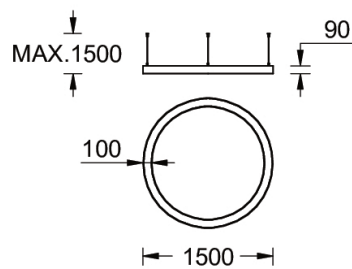

GAVLE 6 (GAV-90221)

Technical information

Material	Aluminium
Light source	960 LED
Power	122 W
Lumen	14280 - 14907 lm
Efficacy	117 - 122 lm/W
Driver option	Integral control gear

Driver	Constant current (CC)
Input voltage	220-240 V 50/60 Hz
Optic	0
Optic value	Opal
CCT / CRI	3000K CRI80, 4000K CRI80
Dimming type	On/Off, 1-10V, DALI

Product colours	Black, White, Matt Silver, Concrete - Urban, Softscape - Urban, Stone - Urban, Corten - Urban, Oak - Woodland, Walnut - Woodland, Pine - Woodland
Weight	14.5 kg
Operating temperature	-20 °C to 40 °C
Variants (1-10V, DALI)	Compatible with EN/ IEC 60598-2-22: Suitable for emergency installations as central supply, non-maintained (Z0)

GAV-90221