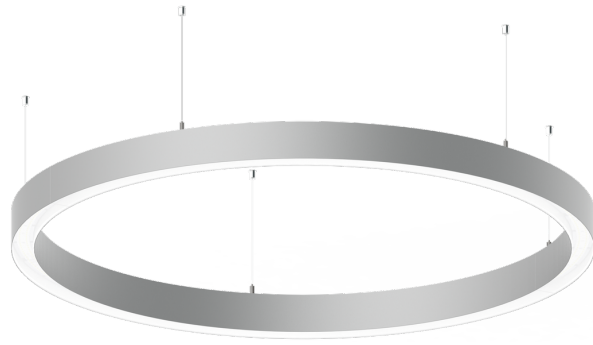

GAVLE 6 (GAV-90221)

Product description

Down - 100x90 mm - 1500 mm