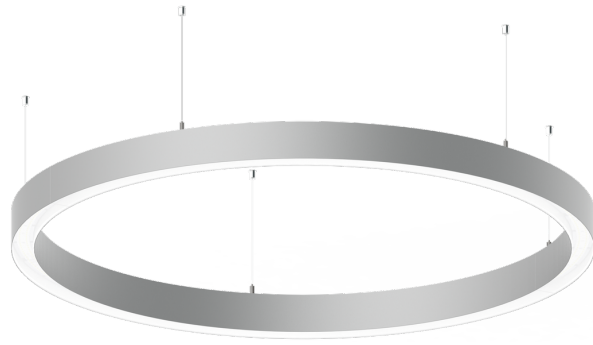

**GAVLE 6 (GAV-90222)**

**Product description**

Down - 100x90 mm - 1500 mm - TW

**Luminaire Structure**

- Extruded aluminium bended profile with powder coating
- Stainless steel fasteners in grade 316
- Stainless steel, adjustable, suspension (1.5 m) complete with electrical wires in white for mounting
- Opal PMMA diffuser (UGR <19) for glare control

- Up and down light distribution options
- Passive thermal management
- Integral control gear
- Remote driver is included for dimming type: 1-10V (-DI) for GAV-90001, GAV-90011, GAV-90021, GAV-90031, GAV-90041, GAV-90051, GAV-90061, GAV-90071, GAV-90101, GAV-90111, GAV-90121, GAV-90131, GAV-90141, GAV-90151, GAV-90161, GAV-90171

**GAVLE 6 (GAV-90222)**

**Technical information**

<b>Material</b>	Aluminium
<b>Light source</b>	1920 LED
<b>Power</b>	122 W
<b>Lumen</b>	14907 lm
<b>Efficacy</b>	122 lm/W
<b>Driver option</b>	Integral control gear