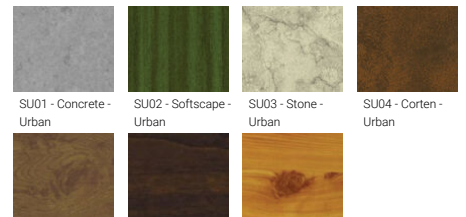

- Wireless control available through Bluetooth connection
- Daylight and occupancy sensor options

**Optic**

0

**Product colour**

01 - Black (RAL 9011)    03 - White (RAL 9003)    05 - Matt Silver (RAL 9006)

**Special finishes upon request**

SU01 - Concrete - Urban    SU02 - Softscape - Urban    SU03 - Stone - Urban    SU04 - Corten - Urban  
SW01 - Oak - Woodland    SW02 - Walnut - Woodland    SW03 - Pine - Woodland