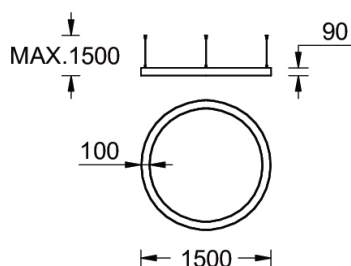

GAVLE 6 (GAV-90222)

Technical information

Material	Aluminium
Light source	1920 LED
Power	122 W
Lumen	14907 lm
Efficacy	122 lm/W
Driver option	Integral control gear

Driver	Constant current (CC)
Input voltage	220-240 V 50/60 Hz
Optic	0
Optic value	102°
CCT / CRI	TW (2700K - 6500K)
Dimming type	DALI

Product colours	Black, White, Matt Silver, Concrete - Urban, Softscape - Urban, Stone - Urban, Corten - Urban, Oak - Woodland, Walnut - Woodland, Pine - Woodland
Weight	14.5 kg
Operating temperature	-20 °C to 40 °C
Variants (DALI)	Compatible with EN/ IEC 60598-2-22: Suitable for emergency installations as central supply, non-maintained (Z0)

GAV-90222