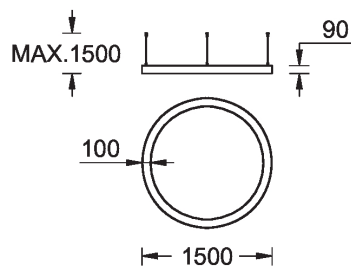

GAVLE 6 (GAV-90223)

Technical information

Material	Aluminium
Light source	3840 LED
Power	133 W
Lumen	5217 lm
Efficacy	39 lm/W
Driver option	Remote driver (included)

Driver	Constant current (CC)
Input voltage	220-240 V 50/60 Hz
Optic	0
Optic value	Opal
CCT / CRI	RGBW40
Dimming type	Bluetooth

Product colours	Black, White, Matt Silver, Concrete - Urban, Softscape - Urban, Stone - Urban, Corten - Urban, Oak - Woodland, Walnut - Woodland, Pine - Woodland
Weight	14.2 kg
Operating temperature	-20 °C to 40 °C
Variants (Bluetooth)	Compatible with EN/ IEC 60598-2-22: Suitable for emergency installations as central supply, non-maintained (Z0)

GAV-90223