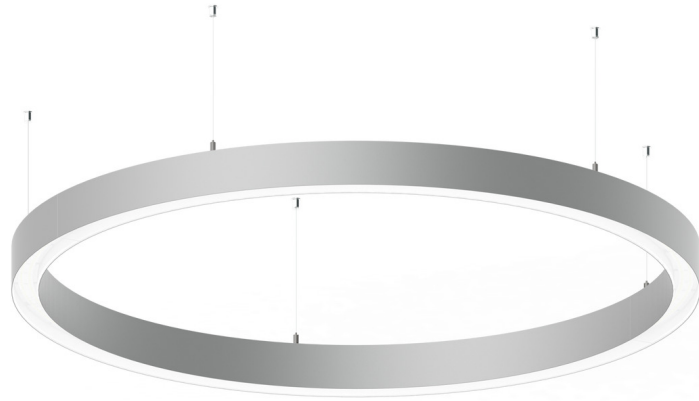

**GAVLE 6 (GAV-90223)**

**Product description**

Down - 100x90 mm - 1500 mm - RGBW

microPrim™

**Luminaire structure**

- Extruded aluminium bended profile with powder coating
- Passive thermal management
- Stainless steel fasteners in grade 304 with zinc flake coating (ZFC)
- Opal PMMA diffuser (UGR <19) for glare control

- Remote driver (included)
- Stainless steel, adjustable, suspension (1.5 m) complete with electrical wires in white for mounting
- Up and down light distribution options
- Wireless control available through Bluetooth connection

SW01 - Oak - Woodland    SW02 - Walnut - Woodland    SW03 - Pine - Woodland

**GAVLE 6** (GAV-90223)

**Technical information**

<b>Material</b>	Aluminium
<b>Light source</b>	3840 LED
<b>Power</b>	133 W
<b>Lumen</b>	5217 lm
<b>Efficacy</b>	39 lm/W
<b>Driver option</b>	Remote driver (included)