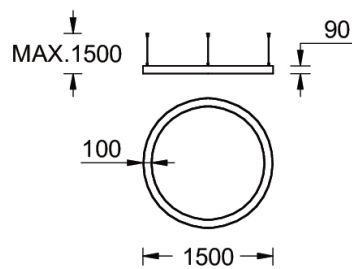

GAVLE 6 (GAV-90224)

Technical information

Material	Aluminium	Driver	Constant current (CC)	Product colours	Black, White, Matt Silver, Concrete - Urban, Softscape - Urban, Stone - Urban, Corten - Urban, Oak - Woodland, Walnut - Woodland, Pine - Woodland
Light source	3840 LED	Input voltage	500 mA,	Weight	14.2 kg
Power	133 W	Optic	0	Operating temperature	-20 °C to 40 °C
Lumen	5217 lm	Optic value	102°	Variants (DMX, DMX/RDM)	Compatible with EN/ IEC 60598-2-22: Suitable for emergency installations as central supply, non-maintained (Z0)
Efficacy	39 lm/W	CCT / CRI	RGBW30, RGBW40		
Driver option	Remote driver (included)	Dimming type	DMX, DMX/RDM		

GAV-90224