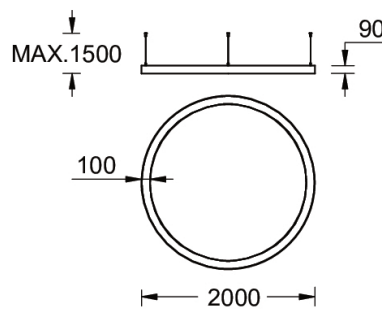

GAVLE 6 (GAV-90234)

Technical information

Material	Aluminium	Driver	Constant current (CC)	Product colours	Black, White, Matt Silver, Concrete - Urban, Softscape - Urban, Stone - Urban, Corten - Urban, Oak - Woodland, Walnut - Woodland, Pine - Woodland
Light source	5376 LED	Input voltage	220-240 V 50/60 Hz	Weight	19.3 kg
Power	187 W	Optic	0	Operating temperature	-20 °C to 40 °C
Lumen	7319 lm	Optic value	102°	Variants (DMX/RDM)	Compatible with EN/ IEC 60598-2-22: Suitable for emergency installations as central supply, non-maintained (Z0)
Efficacy	39 lm/W	CCT / CRI	RGBW30, RGBW40		
Driver option	Integral control gear	Dimming type	DMX, DMX/RDM		

GAV-90234