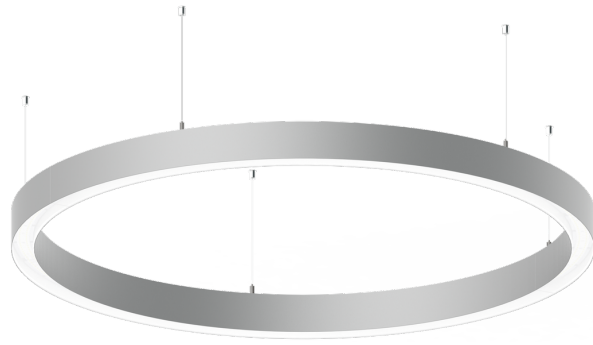

GAVLE 6 (GAV-90234)

Product description

Down - 100x90 mm - 2000 mm - RGBW DMX

Luminaire Structure

- Extruded aluminium bended profile with powder coating
- Stainless steel fasteners in grade 316
- Stainless steel, adjustable, suspension (1.5 m) complete with electrical wires in white for mounting
- Opal PMMA diffuser (UGR <19) for glare control

- Up and down light distribution options
- Passive thermal management
- Integral control gear
- Remote driver is included for dimming type: 1-10V (-DI) for GAV-90001, GAV-90011, GAV-90021, GAV-90031, GAV-90041, GAV-90051, GAV-90061, GAV-90071, GAV-90101, GAV-90111, GAV-90121, GAV-90131, GAV-90141, GAV-90151, GAV-90161, GAV-90171