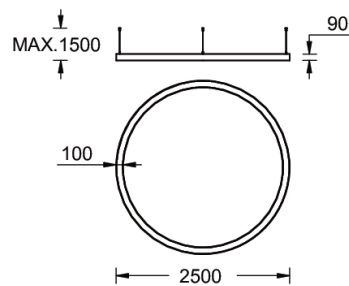

GAVLE 6 (GAV-90243)

Technical information

Material	Aluminium	Driver	Constant current (CC)	Product colours	Black, White, Matt Silver, Concrete - Urban, Softscape - Urban, Stone - Urban, Corten - Urban, Oak - Woodland, Walnut - Woodland, Pine - Woodland
Light source	6912 LED	Input voltage	220-240 V 50/60 Hz	Weight	25.8 kg
Power	240 W	Optic	0	Operating temperature	-20 °C to 40 °C
Lumen	9359 lm	Optic value	Opal	Variants (Bluetooth)	Compatible with EN/ IEC 60598-2-22: Suitable for emergency installations as central supply, non-maintained (Z0)
Efficacy	39 lm/W	CCT / CRI	RGBW40		
Driver option	Integral control gear	Dimming type	Bluetooth		

GAV-90243