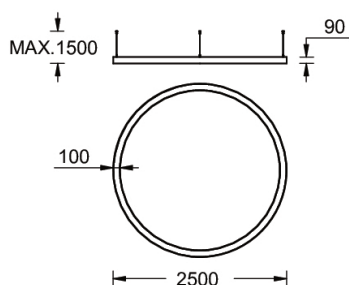

GAVLE 6 (GAV-90244)

Technical information

Material	Aluminium
Light source	6912 LED
Power	240 W
Lumen	9359 lm
Efficacy	39 lm/W
Driver option	Integral control gear

Driver	Constant current (CC)
Input voltage	220-240 V 50/60 Hz
Optic	0
Optic value	102°
CCT / CRI	RGBW30, RGBW40
Dimming type	DMX, DMX/RDM

Product colours	Black, White, Matt Silver, Concrete - Urban, Softscape - Urban, Stone - Urban, Corten - Urban, Oak - Woodland, Walnut - Woodland, Pine - Woodland
Weight	25.8 kg
Operating temperature	-20 °C to 40 °C
Variants (DMX/RDM)	Compatible with EN/ IEC 60598-2-22: Suitable for emergency installations as central supply, non-maintained (Z0)

GAV-90244