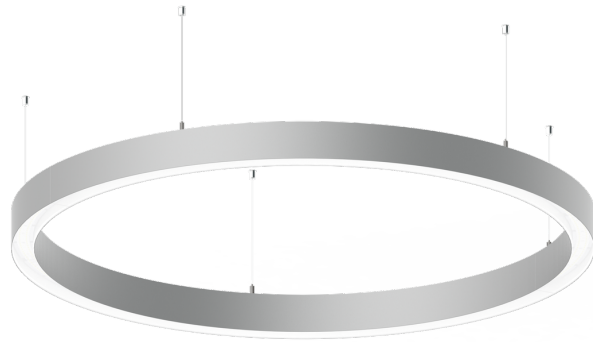

**GAVLE 6** (GAV-90252)

**Product description**

Down - 100x90 mm - 3000 mm - TW

**Luminaire Structure**

- Extruded aluminium bended profile with powder coating
- Stainless steel fasteners in grade 316
- Stainless steel, adjustable, suspension (1.5 m) complete with electrical wires in white for mounting
- Opal PMMA diffuser (UGR <19) for glare control

- Up and down light distribution options
- Passive thermal management
- Integral control gear
- Remote driver is included for dimming type: 1-10V (-DI) for GAV-90001, GAV-90011, GAV-90021, GAV-90031, GAV-90041, GAV-90051, GAV-90061, GAV-90071, GAV-90101, GAV-90111, GAV-90121, GAV-90131, GAV-90141, GAV-90151, GAV-90161, GAV-90171

**GAVLE 6 (GAV-90252)**

**Technical information**

<b>Material</b>	Aluminium
<b>Light source</b>	3840 LED
<b>Power</b>	253 W
<b>Lumen</b>	29459 lm
<b>Efficacy</b>	116 lm/W
<b>Driver option</b>	Integral control gear