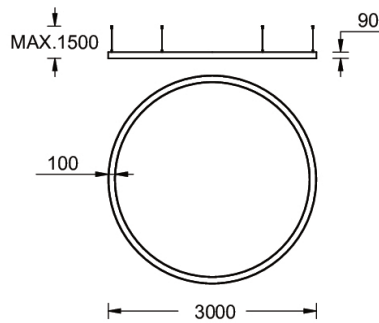

GAVLE 6 (GAV-90252)

Technical information

Material	Aluminium
Light source	3840 LED
Power	253 W
Lumen	29459 lm
Efficacy	116 lm/W
Driver option	Integral control gear

Driver	Constant current (CC)
Input voltage	220-240 V 50/60 Hz
Optic	0
Optic value	102°
CCT / CRI	TW (2700K - 6500K)
Dimming type	DALI

Product colours	Black, White, Matt Silver, Concrete - Urban, Softscape - Urban, Stone - Urban, Corten - Urban, Oak - Woodland, Walnut - Woodland, Pine - Woodland
Weight	34.1 kg
Operating temperature	-20 °C to 40 °C
Variants (DALI)	Compatible with EN/ IEC 60598-2-22: Suitable for emergency installations as central supply, non-maintained (Z0)

GAV-90252