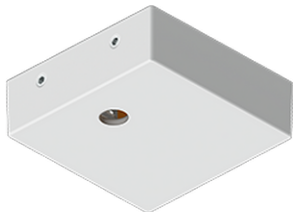

Accessories

Supply cable surface mounting box
A80981