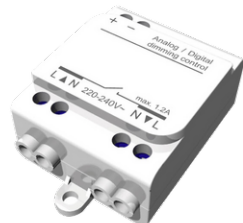

**GAVLE 6** (GAV-90252)

**Product description**

Down - 100x90 mm - 3000 mm - TW

**Luminaire Structure**

- Extruded aluminium bended profile with powder coating
- Stainless steel fasteners in grade 316
- Stainless steel, adjustable, suspension (1.5 m) complete with electrical wires in white for mounting
- Opal PMMA diffuser (UGR <19) for glare control

**GAVLE 6 (GAV-90252)**

**Technical information**

<b>Material</b>	Aluminium
<b>Light source</b>	3840 LED
<b>Power</b>	253 W
<b>Lumen</b>	29459 lm
<b>Efficacy</b>	116 lm/W
<b>Driver option</b>	Integral control gear

<b>Driver</b>	Constant current (CC)
<b>Input voltage</b>	220-240 V 50/60 Hz
<b>Optic</b>	0
<b>Optic value</b>	102°
<b>CCT / CRI</b>	TW (2700K - 6500K)
<b>Dimming type</b>	DALI

<b>Product colours</b>	Black, White, Matt Silver, Concrete - Urban, Softscape - Urban, Stone - Urban, Corten - Urban, Oak - Woodland, Walnut - Woodland, Pine - Woodland
<b>Weight</b>	34.1 kg
<b>Operating temperature</b>	-20 °C to 40 °C
<b>Variants (DALI)</b>	Compatible with EN/ IEC 60598-2-22: Suitable for emergency installations as central supply, non-maintained (Z0)

GAV-90252

**Accessories**

Supply cable surface mounting box  
**A80981**

Wireless bluetooth converter  
**A90291**

Xpress wireless switch  
**A90591**

DALI Control System  
**Control-DALI**