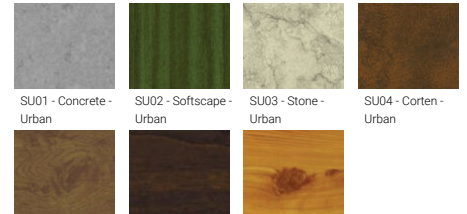

**GAVLE 6 (GAV-90254)**

**Product description**

Down - 100x90 mm - 3000 mm - RGBW DMX

**Luminaire Structure**

- Extruded aluminium bended profile with powder coating
- Stainless steel fasteners in grade 316
- Stainless steel, adjustable, suspension (1.5 m) complete with electrical wires in white for mounting
- Opal PMMA diffuser (UGR <19) for glare control

- Wireless control available through Bluetooth connection
- Daylight and occupancy sensor options

**Optic**

0

**Product colour**

01 - Black (RAL 9011)    03 - White (RAL 9003)    05 - Matt Silver (RAL 9006)

**Special finishes upon request**

SU01 - Concrete - Urban    SU02 - Softscape - Urban    SU03 - Stone - Urban    SU04 - Corten - Urban  
SW01 - Oak - Woodland    SW02 - Walnut - Woodland    SW03 - Pine - Woodland