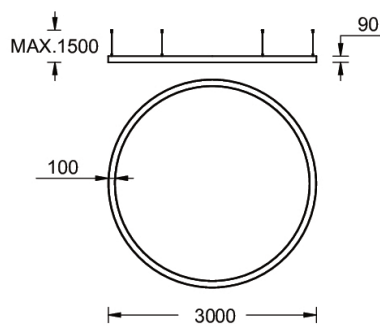

GAVLE 6 (GAV-90254)

Technical information

Material	Aluminium	Driver	Constant current (CC)	Product colours	Black, White, Matt Silver, Concrete - Urban, Softscape - Urban, Stone - Urban, Corten - Urban, Oak - Woodland, Walnut - Woodland, Pine - Woodland
Light source	7680 LED	Input voltage	220-240 V 50/60 Hz	Weight	34.1 kg
Power	267 W	Optic	0	Operating temperature	-20 °C to 40 °C
Lumen	10311 lm	Optic value	102°	Variants (DMX/RDM)	Compatible with EN/ IEC 60598-2-22: Suitable for emergency installations as central supply, non-maintained (Z0)
Efficacy	39 lm/W	CCT / CRI	RGBW30, RGBW40		
Driver option	Integral control gear	Dimming type	DMX, DMX/RDM		

GAV-90254