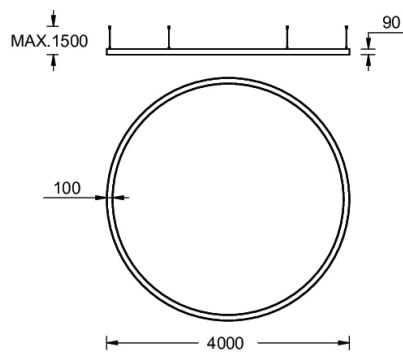

GAVLE 6 (GAV-90262)

Technical information

Material	Aluminium	Driver	Constant current (CC)	Product colours	Black, White, Matt Silver, Concrete - Urban, Softscape - Urban, Stone - Urban, Corten - Urban, Oak - Woodland, Walnut - Woodland, Pine - Woodland	
Light source	5376 LED	Input voltage	220-240 V 50/60 Hz		Weight	43.7 kg
Power	345 W	Optic	0	Operating temperature	-20 °C to 40 °C	
Lumen	41275 lm	Optic value	102°	Variants (DALI)	Compatible with EN/ IEC 60598-2-22: Suitable for emergency installations as central supply, non-maintained (Z0)	
Efficacy	120 lm/W	CCT / CRI	TW (2700K - 6500K)			
Driver option	Integral control gear	Dimming type	DALI			

GAV-90262