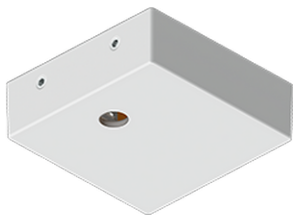

Accessories

Supply cable surface mounting box
A80981