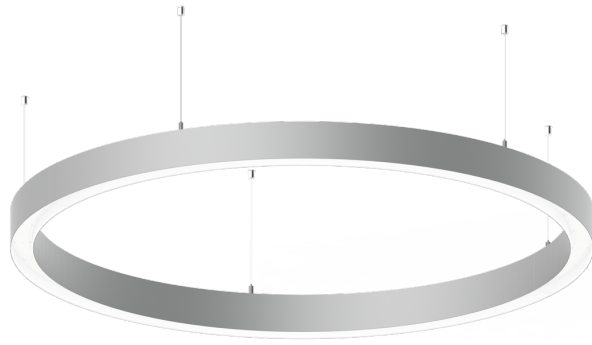

GAVLE 6 (GAV-90263)

Product description

Down - 100x90 mm - 4000 mm - RGBW

Luminaire Structure

- Extruded aluminium bended profile with powder coating
- Stainless steel fasteners in grade 316
- Stainless steel, adjustable, suspension (1.5 m) complete with electrical wires in white for mounting
- Opal PMMA diffuser (UGR <19) for glare control

- Up and down light distribution options
- Passive thermal management
- Integral control gear
- Remote driver is included for dimming type: 1-10V (-DI) for GAV-90001, GAV-90011, GAV-90021, GAV-90031, GAV-90041, GAV-90051, GAV-90061, GAV-90071, GAV-90101, GAV-90111, GAV-90121, GAV-90131, GAV-90141, GAV-90151, GAV-90161, GAV-90171