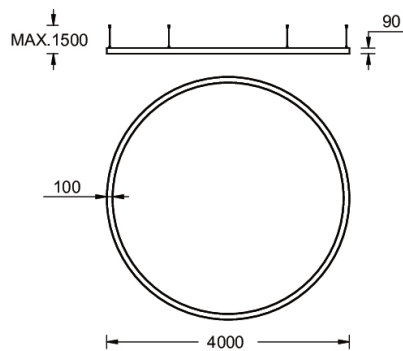

GAVLE 6 (GAV-90263)

Technical information

Material	Aluminium
Light source	10752 LED
Power	373 W
Lumen	14446 lm
Efficacy	39 lm/W
Driver option	Integral control gear

Driver	Constant current (CC)
Input voltage	220-240 V 50/60 Hz
Optic	0
Optic value	Opal
CCT / CRI	RGBW40
Dimming type	Bluetooth

Product colours	Black, White, Matt Silver, Concrete - Urban, Softscape - Urban, Stone - Urban, Corten - Urban, Oak - Woodland, Walnut - Woodland, Pine - Woodland
Weight	43.7 kg
Operating temperature	-20 °C to 40 °C
Variants (Bluetooth)	Compatible with EN/ IEC 60598-2-22: Suitable for emergency installations as central supply, non-maintained (Z0)

GAV-90263