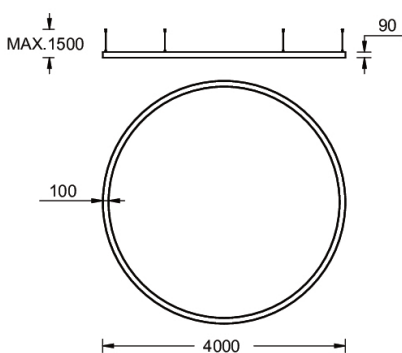

GAVLE 6 (GAV-90264)

Technical information

Material	Aluminium
Light source	10752 LED
Power	373 W
Lumen	14446 lm
Efficacy	39 lm/W
Driver option	Integral control gear

Driver	Constant current (CC)
Input voltage	220-240 V 50/60 Hz
Optic	0
Optic value	102°
CCT / CRI	RGBW30, RGBW40
Dimming type	DMX, DMX/RDM

Product colours	Black, White, Matt Silver, Concrete - Urban, Softscape - Urban, Stone - Urban, Corten - Urban, Oak - Woodland, Walnut - Woodland, Pine - Woodland
Weight	43.7 kg
Operating temperature	-20 °C to 40 °C
Variants (DMX/RDM)	Compatible with EN/ IEC 60598-2-22: Suitable for emergency installations as central supply, non-maintained (Z0)

GAV-90264