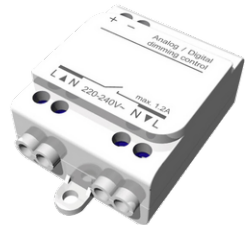

**GAVLE 6 (GAV-90271)**

**Product description**

Down - 100x90 mm - 5000 mm

**Luminaire Structure**

- Extruded aluminium bended profile with powder coating
- Stainless steel fasteners in grade 316
- Stainless steel, adjustable, suspension (1.5 m) complete with electrical wires in white for mounting
- Opal PMMA diffuser (UGR <19) for glare control

**GAVLE 6 (GAV-90271)**

**Technical information**

<b>Material</b>	Aluminium
<b>Light source</b>	3456 LED
<b>Power</b>	458 W
<b>Lumen</b>	51888 - 54163 lm
<b>Efficacy</b>	113 - 118 lm/W
<b>Driver option</b>	Integral control gear

<b>Driver</b>	Constant current (CC)
<b>Input voltage</b>	220-240 V 50/60 Hz
<b>Optic</b>	0
<b>Optic value</b>	Opal
<b>CCT / CRI</b>	3000K CRI80, 4000K CRI80
<b>Dimming type</b>	On/Off, 1-10V, DALI

<b>Product colours</b>	Black, White, Matt Silver, Concrete - Urban, Softscape - Urban, Stone - Urban, Corten - Urban, Oak - Woodland, Walnut - Woodland, Pine - Woodland
<b>Weight</b>	51.5 kg
<b>Operating temperature</b>	-20 °C to 40 °C
<b>Variants (1-10V, DALI)</b>	Compatible with EN/ IEC 60598-2-22: Suitable for emergency installations as central supply, non-maintained (Z0)

GAV-90271

**Accessories**

Supply cable surface mounting box  
**A80981**

Wireless bluetooth converter  
**A90291**

Xpress wireless switch  
**A90591**

DALI Control System  
**Control-DALI**