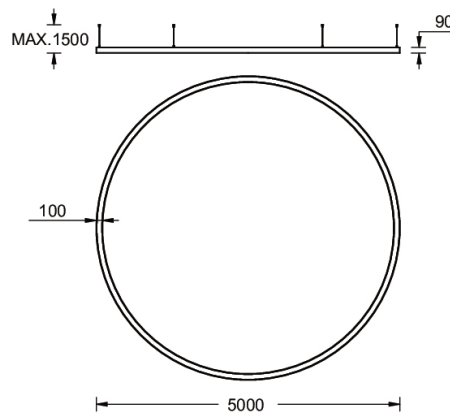

GAVLE 6 (GAV-90271)

Technical information

Material	Aluminium
Light source	3456 LED
Power	458 W
Lumen	51888 - 54163 lm
Efficacy	113 - 118 lm/W
Driver option	Integral control gear

Driver	Constant current (CC)
Input voltage	220-240 V 50/60 Hz
Optic	0
Optic value	Opal
CCT / CRI	3000K CRI80, 4000K CRI80
Dimming type	On/Off, 1-10V, DALI

Product colours	Black, White, Matt Silver, Concrete - Urban, Softscape - Urban, Stone - Urban, Corten - Urban, Oak - Woodland, Walnut - Woodland, Pine - Woodland
Weight	51.5 kg
Operating temperature	-20 °C to 40 °C
Variants (1-10V, DALI)	Compatible with EN/ IEC 60598-2-22: Suitable for emergency installations as central supply, non-maintained (Z0)

GAV-90271