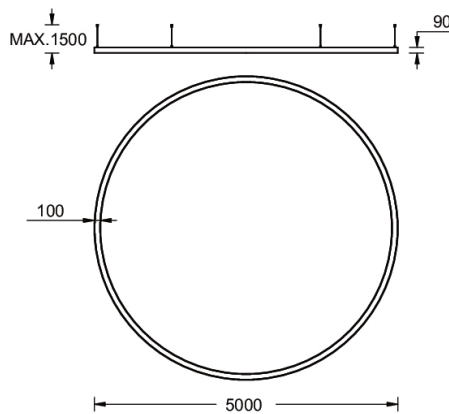

GAVLE 6 (GAV-90272)

Technical information

Material	Aluminium	Driver	Constant current (CC)	Product colours	Black, White, Matt Silver, Concrete - Urban, Softscape - Urban, Stone - Urban, Corten - Urban, Oak - Woodland, Walnut - Woodland, Pine - Woodland	
Light source	6912 LED	Input voltage	220-240 V 50/60 Hz		Weight	51.5 kg
Power	458 W	Optic	0	Operating temperature	-20 °C to 40 °C	
Lumen	54163 lm	Optic value	102°	Variants (DALI)	Compatible with EN/ IEC 60598-2-22: Suitable for emergency installations as central supply, non-maintained (Z0)	
Efficacy	118 lm/W	CCT / CRI	TW (2700K - 6500K)			
Driver option	Integral control gear	Dimming type	DALI			

GAV-90272