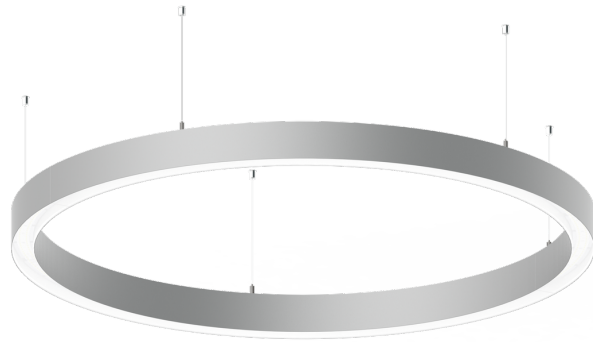

**GAVLE 6 (GAV-90272)**

**Product description**

Down - 100x90 mm - 5000 mm - TW

**Luminaire Structure**

- Extruded aluminium bended profile with powder coating
- Stainless steel fasteners in grade 316
- Stainless steel, adjustable, suspension (1.5 m) complete with electrical wires in white for mounting
- Opal PMMA diffuser (UGR <19) for glare control

- Up and down light distribution options
- Passive thermal management
- Integral control gear
- Remote driver is included for dimming type: 1-10V (-DI) for GAV-90001, GAV-90011, GAV-90021, GAV-90031, GAV-90041, GAV-90051, GAV-90061, GAV-90071, GAV-90101, GAV-90111, GAV-90121, GAV-90131, GAV-90141, GAV-90151, GAV-90161, GAV-90171