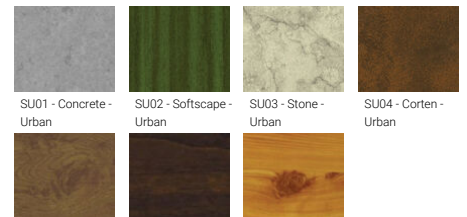

- Wireless control available through Bluetooth connection
- Daylight and occupancy sensor options

**Optic**

0

**Product colour**

01 - Black (RAL 9011)    03 - White (RAL 9003)    05 - Matt Silver (RAL 9006)

**Special finishes upon request**

SU01 - Oak - Woodland    SW02 - Walnut - Woodland    SW03 - Pine - Woodland

**GAVLE 6 (GAV-90272)**

**Technical information**

<b>Material</b>	Aluminium	<b>Driver</b>	Constant current (CC)	<b>Product colours</b>	Black, White, Matt Silver, Concrete - Urban, Softscape - Urban, Stone - Urban, Corten - Urban, Oak - Woodland, Walnut - Woodland, Pine - Woodland
<b>Light source</b>	6912 LED	<b>Input voltage</b>	220-240 V 50/60 Hz		<b>Weight</b>
<b>Power</b>	458 W	<b>Optic</b>	0	<b>Operating temperature</b>	-20 °C to 40 °C
<b>Lumen</b>	54163 lm	<b>Optic value</b>	102°	<b>Variants (DALI)</b>	Compatible with EN/ IEC 60598-2-22: Suitable for emergency installations as central supply, non-maintained (Z0)
<b>Efficacy</b>	118 lm/W	<b>CCT / CRI</b>	TW (2700K - 6500K)		
<b>Driver option</b>	Integral control gear	<b>Dimming type</b>	DALI		