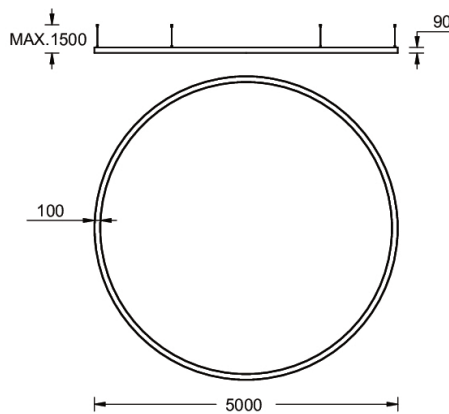

GAVLE 6 (GAV-90274)

Technical information

Material	Aluminium
Light source	13824 LED
Power	480 W
Lumen	18957 lm
Efficacy	39 lm/W
Driver option	Integral control gear

Driver	Constant current (CC)
Input voltage	220-240 V 50/60 Hz
Optic	0
Optic value	102°
CCT / CRI	RGBW30, RGBW40
Dimming type	DMX, DMX/RDM

Product colours	Black, White, Matt Silver, Concrete - Urban, Softscape - Urban, Stone - Urban, Corten - Urban, Oak - Woodland, Walnut - Woodland, Pine - Woodland
Weight	51.5 kg
Operating temperature	-20 °C to 40 °C
Variants (DMX/RDM)	Compatible with EN/ IEC 60598-2-22: Suitable for emergency installations as central supply, non-maintained (Z0)

GAV-90274