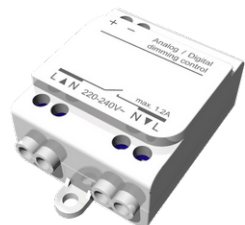

**GAVLE 6** (GAV-90302)**Product description**

Down (Optic) & Up (Optic 2nd) - 100x100 mm - 500 mm - TW

**Luminaire Structure**

- Integral control gear

**Optic**

0

**Product colour**

01 - Black (RAL 9011)

SW02 - Walnut - Woodland

SW03 - Pine - Woodland

**GAVLE 6 (GAV-90302)**

**Technical information**

<b>Material</b>	Aluminium	<b>Driver</b>	Constant current (CC)	<b>Product colours</b>	Black, White, Matt Silver, Concrete - Urban, Softscape - Urban, Stone - Urban, Corten - Urban, Oak - Woodland, Walnut - Woodland, Pine - Woodland
<b>Light source</b>	576 & 576 LED	<b>Input voltage</b>	220-240 V 50/60 Hz	<b>Weight</b>	5.5 kg
<b>Power</b>	74 W	<b>Optic</b>	0	<b>Operating temperature</b>	-20 °C to 40 °C
<b>Lumen</b>	8639 lm	<b>Optic value</b>	102°	<b>Variants (DALI)</b>	Compatible with EN/ IEC 60598-2-22: Suitable for emergency installations as central supply, non-maintained (Z0)
<b>Efficacy</b>	117 lm/W	<b>CCT / CRI</b>	TW (2700K - 6500K)		
<b>Driver option</b>	Integral control gear	<b>Dimming type</b>	DALI		

**Gavle 500**

**Accessories**

Supply cable surface mounting box  
**A80981**

Wireless bluetooth converter  
**A90291**

Xpress wireless switch  
**A90591**

DALI Control System  
**Control-DALI**