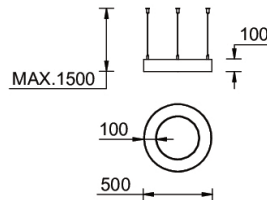

GAVLE 6 (GAV-90302)

Technical information

Material	Aluminium	Driver	Constant current (CC)	Product colours	Black, White, Matt Silver, Concrete - Urban, Softscape - Urban, Stone - Urban, Corten - Urban, Oak - Woodland, Walnut - Woodland, Pine - Woodland
Light source	576 & 576 LED	Input voltage	220-240 V 50/60 Hz	Weight	5.5 kg
Power	74 W	Optic	0	Operating temperature	-20 °C to 40 °C
Lumen	8639 lm	Optic value	102°	Variants (DALI)	Compatible with EN/ IEC 60598-2-22: Suitable for emergency installations as central supply, non-maintained (Z0)
Efficacy	117 lm/W	CCT / CRI	TW (2700K - 6500K)		
Driver option	Integral control gear	Dimming type	DALI		

Gavle 500