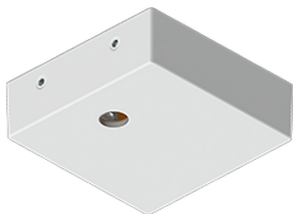

Accessories

Supply cable surface mounting box
A80981