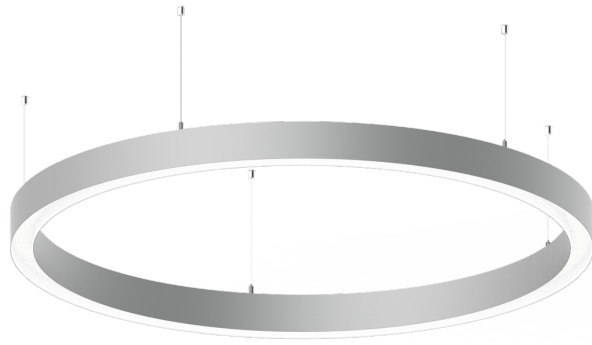

**GAVLE 6** (GAV-90302)**Product description**

Down (Optic) & Up (Optic 2nd) - 100x100 mm - 500 mm - TW

**Luminaire Structure**

- Integral control gear

**Optic**

0

**Product colour**

01 - Black (RAL 9011)