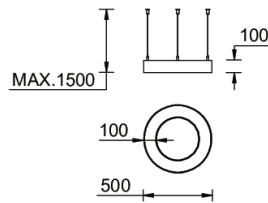

GAVLE 6 (GAV-90304)

Technical information

Material	Aluminium	Driver option	Remote driver (included)	CCT / CRI	RGBW30, RGBW40
Light source	1152 & 1152 LED	Driver	Constant current (CC)	Dimming type	DMX, DMX/RDM
Power	82 W	Input voltage	250 mA,	Product colours	Black, White, Matt Silver, Concrete - Urban, Softscape - Urban, Stone - Urban, Corten
Lumen	3023 lm	Optic	0		- Urban, Oak - Woodland, Walnut - Woodland, Pine - Woodland
Efficacy	37 lm/W	Optic value	102°	Weight	5.5 kg
				Operating temperature	-20 °C to 40 °C

Gavle 500