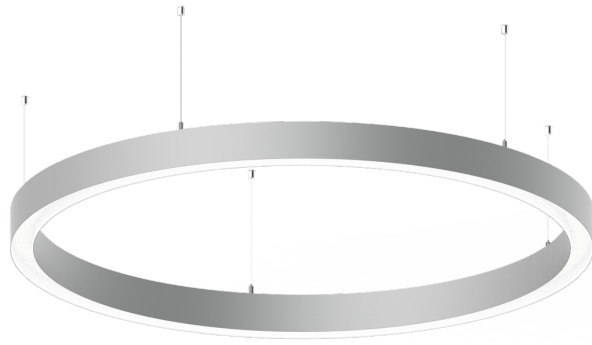

GAVLE 6 (GAV-90304)**Product description**

Down (Optic) & Up (Optic 2nd) - 100x100 mm - 500 mm - RGBW DMX

**Luminaire Structure**

- Remote driver (included)

Optic

0

Product colour

01 - Black (RAL 9011)

SW02 - Walnut - Woodland

SW03 - Pine - Woodland

GAVLE 6 (GAV-90304)

Technical information

| | | | | | |
|---------------------|-----------------|----------------------|--------------------------|------------------------------|---|
| Material | Aluminium | Driver option | Remote driver (included) | CCT / CRI | RGBW30, RGBW40 |
| Light source | 1152 & 1152 LED | Driver | Constant current (CC) | Dimming type | DMX, DMX/RDM |
| Power | 82 W | Input voltage | 250 mA, | Product colours | Black, White, Matt Silver, Concrete - Urban, Softscape - Urban, Stone - Urban, Corten |
| Lumen | 3023 lm | Optic | 0 | | - Urban, Oak - Woodland, Walnut - Woodland, Pine - Woodland |
| Efficacy | 37 lm/W | Optic value | 102° | Weight | 5.5 kg |
| | | | | Operating temperature | -20 °C to 40 °C |