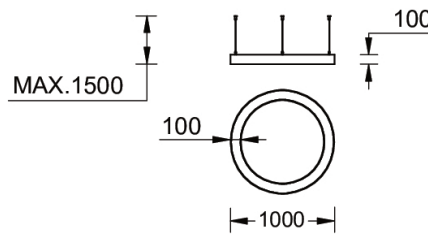

GAVLE 6 (GAV-90311)

Technical information

Material	Aluminium	Driver	Constant current (CC)	CCT / CRI	3000K CRI80, 4000K CRI80
Light source	672 & 672 LED	Input voltage	220-240 V 50/60 Hz	Dimming type	On/Off, 1-10V, DALI
Power	172 W	Optic	O	Product colours	Black, White, Matt Silver, Concrete - Urban, Softscape - Urban, Stone - Urban, Corten - Urban, Oak - Woodland, Walnut - Woodland, Pine - Woodland
Lumen	19507 - 20363 lm	Optic value	Opal		
Efficacy	113 - 118 lm/W	Optic (2nd)	O		
Driver option	Integral control gear	Optic (2nd) value	Opal	Weight	12.2 kg
				Operating temperature	-20 °C to 40 °C
				Variants (On/Off, 1-10V, DALI)	Compatible with EN/ IEC 60598-2-22: Suitable for emergency installations as central supply, non-maintained (Z0)

Gavle 1000