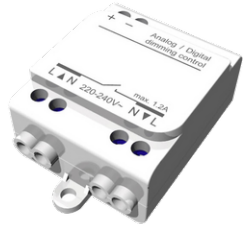

Wireless bluetooth converter
A90291