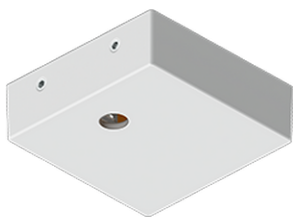

Accessories

Supply cable surface mounting
box
A80981