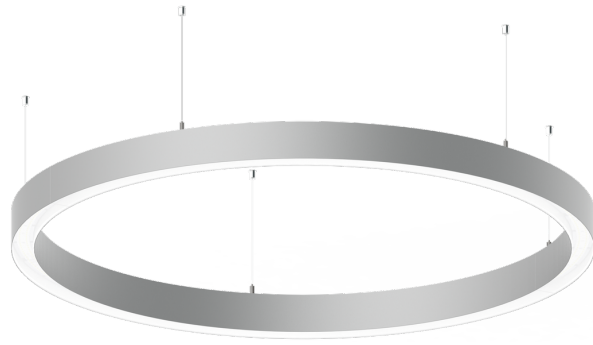

**GAVLE 6** (GAV-90311)**Product description**

Down (Optic) & Up (Optic 2nd) - 100x100 mm - 1000 mm

**Luminaire Structure**

- Integral control gear

**Optic**

0 / 0

**Product colour**

01 - Black (RAL 9011)

SW02 - Walnut - Woodland

SW03 - Pine - Woodland

**GAVLE 6** (GAV-90311)

**Technical information**

<b>Material</b>	Aluminium	<b>Driver</b>	Constant current (CC)	<b>CCT / CRI</b>	3000K CRI80, 4000K CRI80
<b>Light source</b>	672 & 672 LED	<b>Input voltage</b>	220-240 V 50/60 Hz	<b>Dimming type</b>	On/Off, 1-10V, DALI
<b>Power</b>	172 W	<b>Optic</b>	O	<b>Product colours</b>	Black, White, Matt Silver, Concrete - Urban, Softscape - Urban, Stone - Urban, Corten - Urban, Oak - Woodland, Walnut - Woodland, Pine - Woodland
<b>Lumen</b>	19507 - 20363 lm	<b>Optic value</b>	Opal		
<b>Efficacy</b>	113 - 118 lm/W	<b>Optic (2nd)</b>	O		
<b>Driver option</b>	Integral control gear	<b>Optic (2nd) value</b>	Opal	<b>Weight</b>	12.2 kg
				<b>Operating temperature</b>	-20 °C to 40 °C
				<b>Variants (On/Off, 1-10V, DALI)</b>	Compatible with EN/ IEC 60598-2-22: Suitable for emergency installations as central supply, non-maintained (Z0)