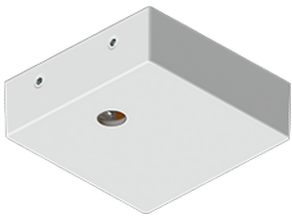

Accessories

Supply cable surface mounting box
A80981