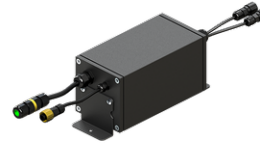

Pharos - TPC touch screen &  
EXT controller DMX and DALI 1  
Universe  
**A64491**

Pharos - POE Connect  
**A64591**

Pharos - TPC touch screen &  
LPC controller DMX 2 Universe  
**A64691**

Pharos - RDM DMX Splitter  
**A64791**

Pharos - CLOUD  
**A64991**

Nicolaudie - STICK-KE2  
**A65091**

Recessing box  
**A61051**

Pharos - TPS Touch Panel  
Station  
**A65191**

Pharos - LPCX Lighting Playback  
Controller X  
**A66991**

Pharos - EDN 10  
**A65391**