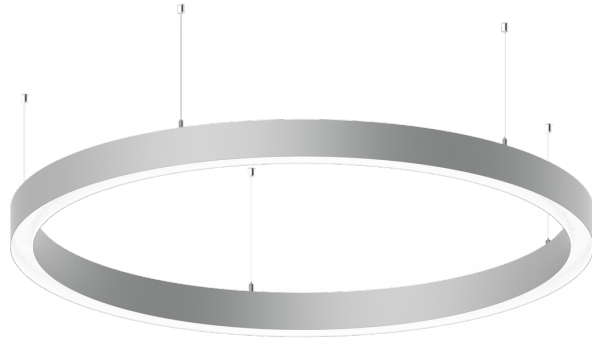

**GAVLE 6** (GAV-90313)**Product description**

Down (Optic) & Up (Optic 2nd) - 100x100 mm - 1000 mm - RGBW

**Luminaire Structure**

- Remote driver (included)

**Optic**

0 / 0

**Product colour**

01 - Black (RAL 9011)

SW02 - Walnut - Woodland

SW03 - Pine - Woodland

**GAVLE 6 (GAV-90313)**

**Technical information**

<b>Material</b>	Aluminium
<b>Light source</b>	2688 & 2688 LED
<b>Power</b>	186 W
<b>Lumen</b>	7127 lm
<b>Efficacy</b>	38 lm/W
<b>Driver option</b>	Remote driver (included)