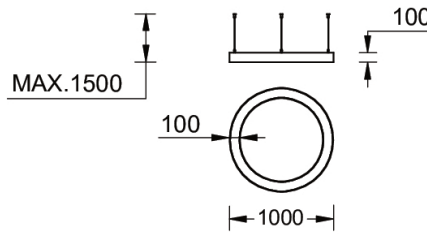

GAVLE 6 (GAV-90313)

Technical information

Material	Aluminium
Light source	2688 & 2688 LED
Power	186 W
Lumen	7127 lm
Efficacy	38 lm/W
Driver option	Remote driver (included)

Driver	Constant current (CC)
Input voltage	500 mA,
Optic	0
Optic value	Opal
Optic (2nd)	0
Optic (2nd) value	Opal

CCT / CRI	RGBW40
Dimming type	Bluetooth
Product colours	Black, White, Matt Silver, Concrete - Urban, Softscape - Urban, Stone - Urban, Corten - Urban, Oak - Woodland, Walnut - Woodland, Pine - Woodland
Weight	11.7 kg
Operating temperature	-20 °C to 40 °C
Variants (Bluetooth)	Compatible with EN/ IEC 60598-2-22: Suitable for emergency installations as central supply, non-maintained (Z0)

Gavle 1000