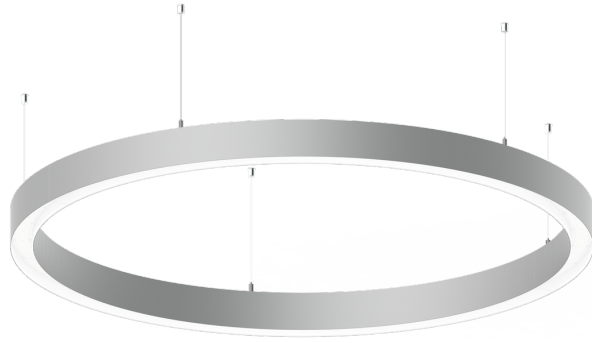

GAVLE 6 (GAV-90314)**Product description**

Down (Optic) & Up (Optic 2nd) - 100x100 mm - 1000 mm - RGBW DMX

**Luminaire Structure**

- Remote driver (included)

Optic

0

Product colour

01 - Black (RAL 9011)

SW02 - Walnut - Woodland

SW03 - Pine - Woodland

GAVLE 6 (GAV-90314)

Technical information

Material	Aluminium	Driver	Constant current (CC)	Product colours	Black, White, Matt Silver, Concrete - Urban, Softscape - Urban, Stone - Urban, Corten - Urban, Oak - Woodland, Walnut - Woodland, Pine - Woodland
Light source	2688 & 2688 LED	Input voltage	500 mA,	Weight	11.7 kg
Power	186 W	Optic	0	Operating temperature	-20 °C to 40 °C
Lumen	7127 lm	Optic value	102°	Variants (DMX/RDM)	Compatible with EN/ IEC 60598-2-22: Suitable for emergency installations as central supply, non-maintained (Z0)
Efficacy	38 lm/W	CCT / CRI	RGBW30, RGBW40		
Driver option	Remote driver (included)	Dimming type	DMX, DMX/RDM		