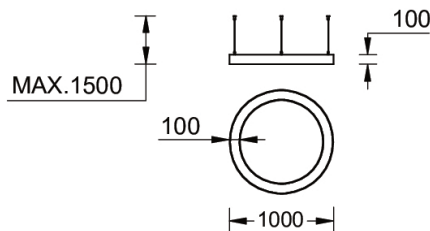

GAVLE 6 (GAV-90314)

Technical information

Material	Aluminium	Driver	Constant current (CC)	Product colours	Black, White, Matt Silver, Concrete - Urban, Softscape - Urban, Stone - Urban, Corten - Urban, Oak - Woodland, Walnut - Woodland, Pine - Woodland
Light source	2688 & 2688 LED	Input voltage	500 mA,	Weight	11.7 kg
Power	186 W	Optic	0	Operating temperature	-20 °C to 40 °C
Lumen	7127 lm	Optic value	102°	Variants (DMX/RDM)	Compatible with EN/ IEC 60598-2-22: Suitable for emergency installations as central supply, non-maintained (Z0)
Efficacy	38 lm/W	CCT / CRI	RGBW30, RGBW40		
Driver option	Remote driver (included)	Dimming type	DMX, DMX/RDM		

Gavle 1000