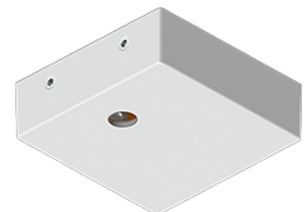

SW02 - Walnut - Woodland

SW03 - Pine - Woodland

GAVLE 6 (GAV-90314)

Technical information

Material	Aluminium	Driver	Constant current (CC)	Product colours	Black, White, Matt Silver, Concrete - Urban, Softscape - Urban, Stone - Urban, Corten - Urban, Oak - Woodland, Walnut - Woodland, Pine - Woodland
Light source	2688 & 2688 LED	Input voltage	500 mA,	Weight	11.7 kg
Power	186 W	Optic	0	Operating temperature	-20 °C to 40 °C
Lumen	7127 lm	Optic value	102°	Variants (DMX/RDM)	Compatible with EN/ IEC 60598-2-22: Suitable for emergency installations as central supply, non-maintained (Z0)
Efficacy	38 lm/W	CCT / CRI	RGBW30, RGBW40		
Driver option	Remote driver (included)	Dimming type	DMX, DMX/RDM		

Gavle 1000

Accessories

Nicolaudie - SLESA-U9
A60491

Nicolaudie - SLESA-U11
A66891

Nicolaudie - STICK-KE1
A60791

Supply cable surface mounting
box
A80981

Pharos - TPC touch screen &
EXT controller DMX and DALI 1
Universe
A64491