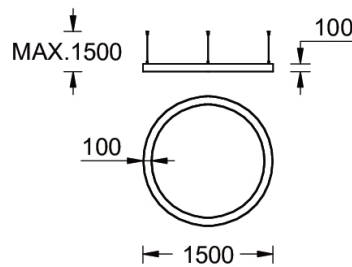

GAVLE 6 (GAV-90323)

Technical information

Material	Aluminium
Light source	3840 & 3840 LED
Power	266 W
Lumen	10638 lm
Efficacy	40 lm/W
Driver option	Remote driver (included)

Driver	Constant current (CC)
Input voltage	500 mA,
Optic	0
Optic value	Opal
Optic (2nd)	0
Optic (2nd) value	Opal

CCT / CRI	RGBW40
Dimming type	Bluetooth
Product colours	Black, White, Matt Silver, Concrete - Urban, Softscape - Urban, Stone - Urban, Corten - Urban, Oak - Woodland, Walnut - Woodland, Pine - Woodland
Weight	17.3 kg
Operating temperature	-20 °C to 40 °C
Variants (Bluetooth)	Compatible with EN/ IEC 60598-2-22: Suitable for emergency installations as central supply, non-maintained (Z0)

GAV-90323