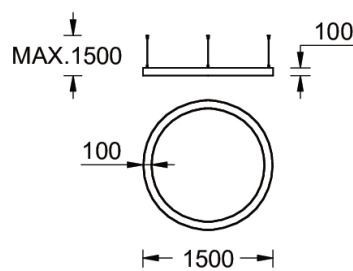

GAVLE 6 (GAV-90324)

Technical information

Material	Aluminium	Driver	Constant current (CC)	Product colours	Black, White, Matt Silver, Concrete - Urban, Softscape - Urban, Stone - Urban, Corten - Urban, Oak - Woodland, Walnut - Woodland, Pine - Woodland
Light source	3840 & 3840 LED	Input voltage	500 mA,	Weight	17.3 kg
Power	266 W	Optic	0	Operating temperature	-20 °C to 40 °C
Lumen	10638 lm	Optic value	102°	Variants (DMX/RDM)	Compatible with EN/ IEC 60598-2-22: Suitable for emergency installations as central supply, non-maintained (Z0)
Efficacy	40 lm/W	CCT / CRI	RGBW30, RGBW40		
Driver option	Remote driver (included)	Dimming type	DMX, DMX/RDM		

GAV-90324