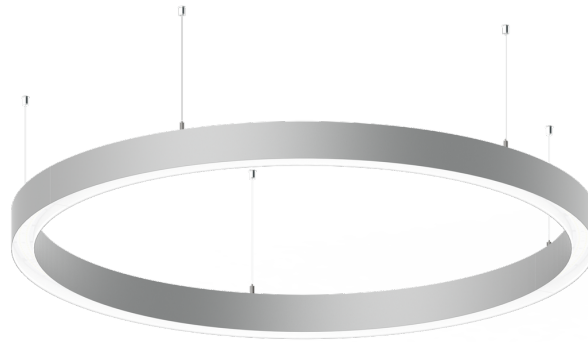

GAVLE 6 (GAV-90324)

Product description

Down (Optic) & Up (Optic 2nd) - 100x100 mm - 1500 mm - RGBW DMX

Luminaire Structure

- Extruded aluminium bended profile with powder coating
- Stainless steel fasteners in grade 316
- Stainless steel, adjustable, suspension (1.5 m) complete with electrical wires in white for mounting
- Opal PMMA diffuser (UGR <19) for glare control

- Up and down light distribution options
- Passive thermal management
- Integral control gear
- Remote driver is included for dimming type: 1-10V (-DI) for GAV-90001, GAV-90011, GAV-90021, GAV-90031, GAV-90041, GAV-90051, GAV-90061, GAV-90071, GAV-90101, GAV-90111, GAV-90121, GAV-90131, GAV-90141, GAV-90151, GAV-90161, GAV-90171

Material	Aluminium	Driver	Constant current (CC)	Product colours	Black, White, Matt Silver, Concrete - Urban, Softscape - Urban, Stone - Urban, Corten - Urban, Oak - Woodland, Walnut - Woodland, Pine - Woodland
Light source	3840 & 3840 LED	Input voltage	500 mA,	Weight	17.3 kg
Power	266 W	Optic	0	Operating temperature	-20 °C to 40 °C
Lumen	10638 lm	Optic value	102°	Variants (DMX/RDM)	Compatible with EN/ IEC 60598-2-22: Suitable for emergency installations as central supply, non-maintained (Z0)
Efficacy	40 lm/W	CCT / CRI	RGBW30, RGBW40		
Driver option	Remote driver (included)	Dimming type	DMX, DMX/RDM		