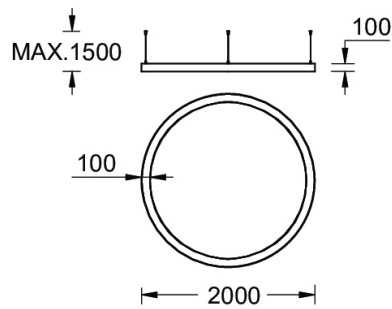

GAVLE 6 (GAV-90332)

Technical information

Material	Aluminium	Driver	Constant current (CC)	Product colours	Black, White, Matt Silver, Concrete - Urban, Softscape - Urban, Stone - Urban, Corten - Urban, Oak - Woodland, Walnut - Woodland, Pine - Woodland	
Light source	2688 & 2688 LED	Input voltage	220-240 V 50/60 Hz		Weight	23.2 kg
Power	346 W	Optic	0	Operating temperature	-20 °C to 40 °C	
Lumen	42340 lm	Optic value	102°	Variants (DALI)	Compatible with EN/ IEC 60598-2-22: Suitable for emergency installations as central supply, non-maintained (Z0)	
Efficacy	122 lm/W	CCT / CRI	TW (2700K - 6500K)			
Driver option	Integral control gear	Dimming type	DALI			

GAV-90332