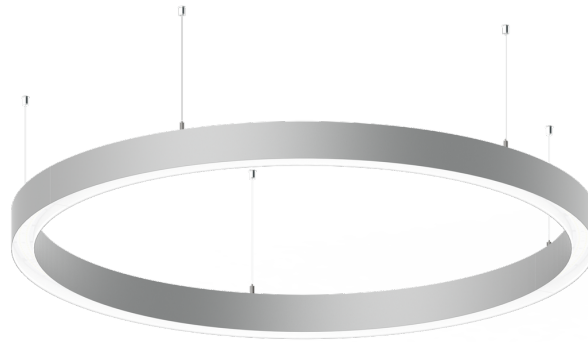

**GAVLE 6 (GAV-90332)**

**Product description**

Down (Optic) & Up (Optic 2nd) - 100x100 mm - 2000 mm - TW

**Luminaire Structure**

- Extruded aluminium bended profile with powder coating
- Stainless steel fasteners in grade 316
- Stainless steel, adjustable, suspension (1.5 m) complete with electrical wires in white for mounting
- Opal PMMA diffuser (UGR <19) for glare control

- Up and down light distribution options
- Passive thermal management
- Integral control gear
- Remote driver is included for dimming type: 1-10V (-DI) for GAV-90001, GAV-90011, GAV-90021, GAV-90031, GAV-90041, GAV-90051, GAV-90061, GAV-90071, GAV-90101, GAV-90111, GAV-90121, GAV-90131, GAV-90141, GAV-90151, GAV-90161, GAV-90171