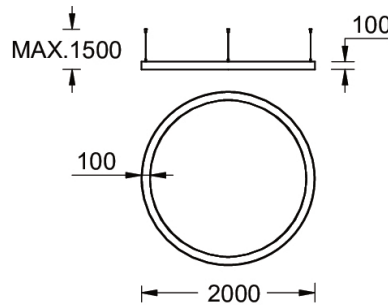

GAVLE 6 (GAV-90333)

Technical information

Material	Aluminium	Driver	Constant current (CC)	CCT / CRI	RGBW40
Light source	5376 & 5376 LED	Input voltage	220-240 V 50/60 Hz	Dimming type	Bluetooth
Power	374 W	Optic	O	Product colours	Black, White, Matt Silver, Concrete - Urban, Softscape - Urban, Stone - Urban, Corten - Urban, Oak - Woodland, Walnut - Woodland, Pine - Woodland
Lumen	14819 lm	Optic value	Opal		
Efficacy	40 lm/W	Optic (2nd)	O		
Driver option	Integral control gear	Optic (2nd) value	Opal	Weight	23.2 kg
				Operating temperature	-20 °C to 40 °C
				Variants (Bluetooth)	Compatible with EN/ IEC 60598-2-22: Suitable for emergency installations as central supply, non-maintained (Z0)

GAV-90333