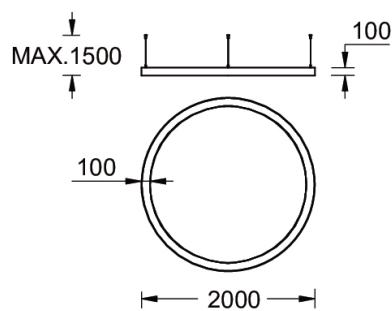

GAVLE 6 (GAV-90334)

Technical information

Material	Aluminium	Driver	Constant current (CC)	Product colours	Black, White, Matt Silver, Concrete - Urban, Softscape - Urban, Stone - Urban, Corten - Urban, Oak - Woodland, Walnut - Woodland, Pine - Woodland
Light source	5376 & 5376 LED	Input voltage	220-240 V 50/60 Hz	Weight	23.2 kg
Power	374 W	Optic	0	Operating temperature	-20 °C to 40 °C
Lumen	14819 lm	Optic value	102°	Variants (DMX/RDM)	Compatible with EN/ IEC 60598-2-22: Suitable for emergency installations as central supply, non-maintained (Z0)
Efficacy	40 lm/W	CCT / CRI	RGBW30, RGBW40		
Driver option	Integral control gear	Dimming type	DMX, DMX/RDM		

GAV-90334