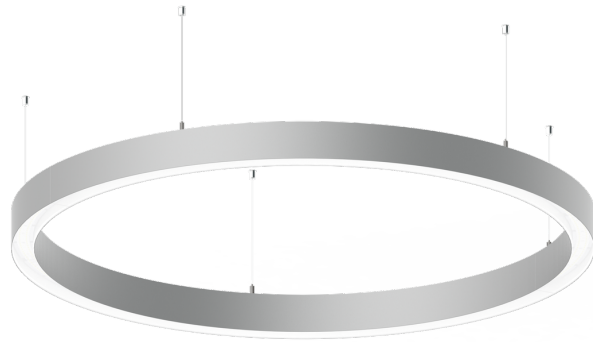

**GAVLE 6 (GAV-90334)**

**Product description**

Down (Optic) & Up (Optic 2nd) - 100x100 mm - 2000 mm - RGBW DMX

**Luminaire Structure**

- Extruded aluminium bended profile with powder coating
- Stainless steel fasteners in grade 316
- Stainless steel, adjustable, suspension (1.5 m) complete with electrical wires in white for mounting
- Opal PMMA diffuser (UGR <19) for glare control

- Up and down light distribution options
- Passive thermal management
- Integral control gear
- Remote driver is included for dimming type: 1-10V (-DI) for GAV-90001, GAV-90011, GAV-90021, GAV-90031, GAV-90041, GAV-90051, GAV-90061, GAV-90071, GAV-90101, GAV-90111, GAV-90121, GAV-90131, GAV-90141, GAV-90151, GAV-90161, GAV-90171