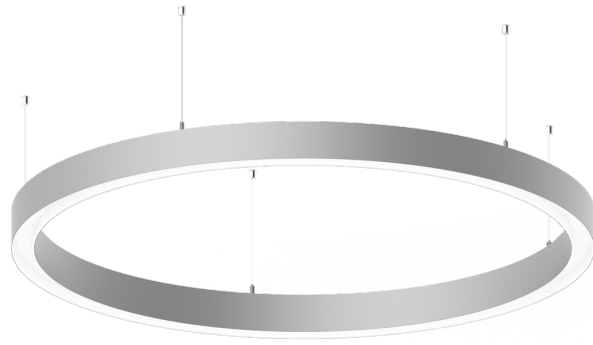

**GAVLE 6 (GAV-90342)**

**Product description**

Down (Optic) & Up (Optic 2nd) - 100x100 mm - 2500 mm - TW

**Luminaire Structure**

- Extruded aluminium bended profile with powder coating
- Stainless steel fasteners in grade 316
- Stainless steel, adjustable, suspension (1.5 m) complete with electrical wires in white for mounting
- Opal PMMA diffuser (UGR <19) for glare control

- Up and down light distribution options
- Passive thermal management
- Integral control gear
- Remote driver is included for dimming type: 1-10V (-DI) for GAV-90001, GAV-90011, GAV-90021, GAV-90031, GAV-90041, GAV-90051, GAV-90061, GAV-90071, GAV-90101, GAV-90111, GAV-90121, GAV-90131, GAV-90141, GAV-90151, GAV-90161, GAV-90171