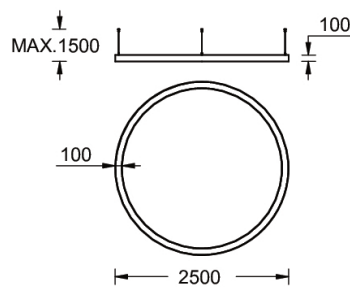

GAVLE 6 (GAV-90342)

Technical information

Material	Aluminium	Driver	Constant current (CC)	Product colours	Black, White, Matt Silver, Concrete - Urban, Softscape - Urban, Stone - Urban, Corten - Urban, Oak - Woodland, Walnut - Woodland, Pine - Woodland
Light source	3456 & 3456 LED	Input voltage	220-240 V 50/60 Hz	Weight	31.8 kg
Power	458 W	Optic	0	Operating temperature	-20 °C to 40 °C
Lumen	55320 lm	Optic value	102°	Variants (DALI)	Compatible with EN/ IEC 60598-2-22: Suitable for emergency installations as central supply, non-maintained (Z0)
Efficacy	121 lm/W	CCT / CRI	TW (2700K - 6500K)		
Driver option	Integral control gear	Dimming type	DALI		

GAV-90342