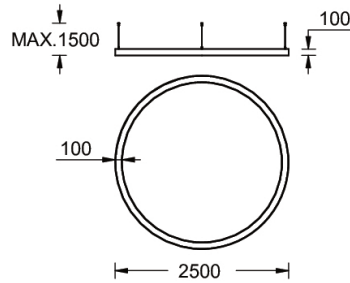

GAVLE 6 (GAV-90343)

Technical information

Material	Aluminium
Light source	6912 & 6912 LED
Power	480 W
Lumen	19362 lm
Efficacy	40 lm/W
Driver option	Integral control gear

Driver	Constant current (CC)
Input voltage	220-240 V 50/60 Hz
Optic	O
Optic value	Opal
Optic (2nd)	O
Optic (2nd) value	Opal

CCT / CRI	RGBW40
Dimming type	Bluetooth
Product colours	Black, White, Matt Silver, Concrete - Urban, Softscape - Urban, Stone - Urban, Corten - Urban, Oak - Woodland, Walnut - Woodland, Pine - Woodland
Weight	31.8 kg
Operating temperature	-20 °C to 40 °C
Variants (Bluetooth)	Compatible with EN/ IEC 60598-2-22: Suitable for emergency installations as central supply, non-maintained (Z0)

GAV-90343