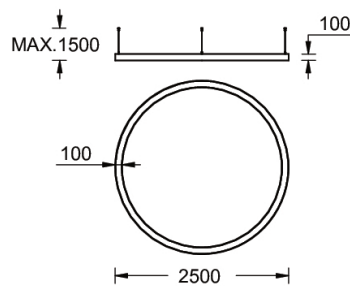

GAVLE 6 (GAV-90344)

Technical information

Material	Aluminium	Driver	Constant current (CC)	Product colours	Black, White, Matt Silver, Concrete - Urban, Softscape - Urban, Stone - Urban, Corten - Urban, Oak - Woodland, Walnut - Woodland, Pine - Woodland
Light source	6912 & 6912 LED	Input voltage	220-240 V 50/60 Hz	Weight	31.8 kg
Power	480 W	Optic	0	Operating temperature	-20 °C to 40 °C
Lumen	19362 lm	Optic value	102°	Variants (DMX/RDM)	Compatible with EN/ IEC 60598-2-22: Suitable for emergency installations as central supply, non-maintained (Z0)
Efficacy	40 lm/W	CCT / CRI	RGBW30, RGBW40		
Driver option	Integral control gear	Dimming type	DMX, DMX/RDM		

GAV-90344