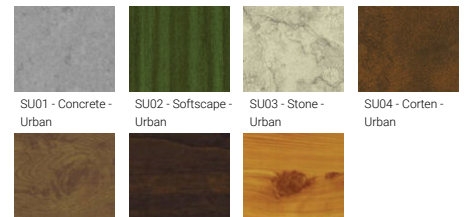

Special finishes upon request