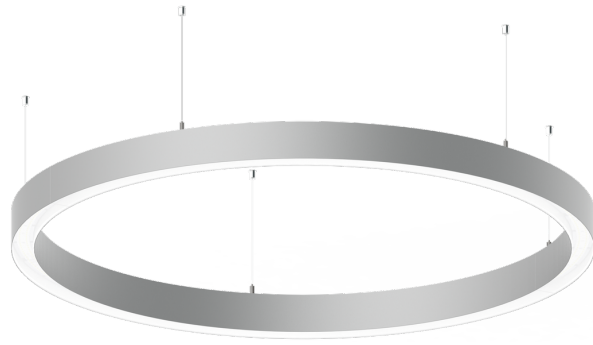

GAVLE 6 (GAV-90344)

Product description

Down (Optic) & Up (Optic 2nd) - 100x100 mm - 2500 mm - RGBW DMX