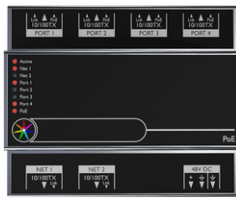

GAV-90353

**GAVLE 6 (GAV-90353)**

**Accessory**

Supply cable surface mounting box  
**A80981**

Xpress wireless switch  
**A90591**

SLESA-U9, DMX Controller 256 CH  
**A60491**

SLESA-U11, DMX Controller 1024 CH  
**A66891**

TPC (Touch Panel Controller) & EXT (Extension) 1 Universe  
**A64491**

PoE Connect  
**A64591**

TPC Touch Screen & LPC Controller DMX 2 Universe  
**A64691**

DMX/RDM Splitter - 1 channel input, 4 channels output  
**A64791**