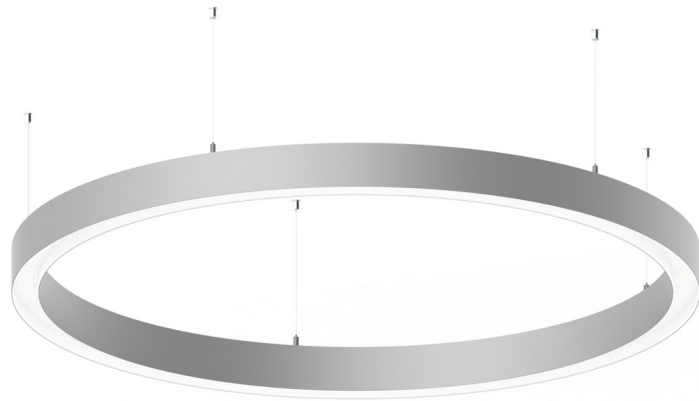

**GAVLE 6** (GAV-90353)

**Product description**

Down (Optic) & Up (Optic 2nd) - 100x100 mm - 3000 mm - RGBW

microPrim™

**Luminaire Structure**

- Extruded aluminium bended profile with powder coating
- Passive thermal management
- Stainless steel fasteners in grade 304 with zinc flake coating (ZFC)
- Opal PMMA diffuser (UGR <19) for glare control

- Integral control gear
- Stainless steel, adjustable, suspension (1.5 m) complete with electrical wires in white for mounting
- Up and down light distribution options
- Wireless control available through Bluetooth connection

SW01 - Oak - Woodland    SW02 - Walnut - Woodland    SW03 - Pine - Woodland

**GAVLE 6** (GAV-90353)

**Technical information**

<b>Material</b>	Aluminium
<b>Light source</b>	7680 & 7680 LED
<b>Power</b>	534 W
<b>Lumen</b>	21001 lm
<b>Efficacy</b>	39 lm/W
<b>Driver option</b>	Integral control gear