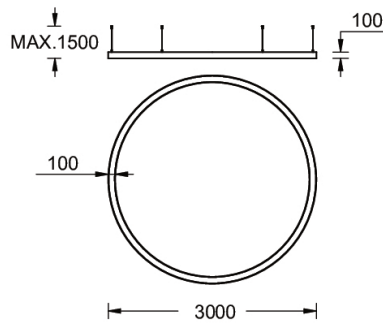

GAVLE 6 (GAV-90353)

Technical information

Material	Aluminium	Driver	Constant current (CC)	CCT / CRI	RGBW40
Light source	7680 & 7680 LED	Input voltage	220-240 V 50/60 Hz	Dimming type	Bluetooth
Power	534 W	Optic	O	Product colours	Black, White, Matt Silver, Concrete - Urban, Softscape - Urban, Stone - Urban, Corten - Urban, Oak - Woodland, Walnut - Woodland, Pine - Woodland
Lumen	21001 lm	Optic value	Opal		
Efficacy	39 lm/W	Optic (2nd)	O		
Driver option	Integral control gear	Optic (2nd) value	Opal	Weight	38.2 kg
				Operating temperature	-20 °C to 40 °C
				Variants (Bluetooth)	Compatible with EN/ IEC 60598-2-22: Suitable for emergency installations as central supply, non-maintained (Z0)

GAV-90353