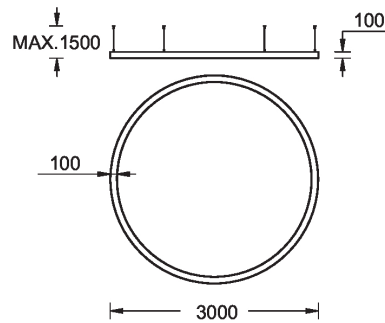

GAVLE 6 (GAV-90353)

Technical information

Material	Aluminium
Light source	7680 & 7680 LED
Power	534 W
Lumen	21001 lm
Efficacy	39 lm/W
Driver option	Integral control gear

Driver	Constant current (CC)
Input voltage	220-240 V 50/60 Hz
Optic	O
Optic value	Opal
Optic (2nd)	O
Optic (2nd) value	Opal

CCT / CRI	RGBW40
Dimming type	Bluetooth
Product colours	Black, White, Matt Silver, Concrete - Urban, Softscape - Urban, Stone - Urban, Corten - Urban, Oak - Woodland, Walnut - Woodland, Pine - Woodland
Weight	38.2 kg
Operating temperature	-20 °C to 40 °C
Variants (Bluetooth)	Compatible with EN/ IEC 60598-2-22: Suitable for emergency installations as central supply, non-maintained (Z0)

GAV-90353