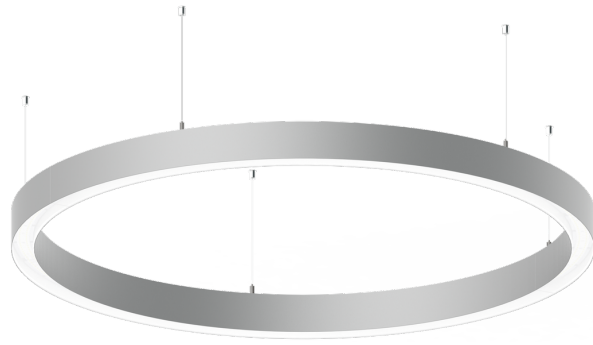

GAVLE 6 (GAV-90354)

Product description

Down (Optic) & Up (Optic 2nd) - 100x100 mm - 3000 mm - RGBW DMX

Luminaire Structure

- Extruded aluminium bended profile with powder coating
- Stainless steel fasteners in grade 316
- Stainless steel, adjustable, suspension (1.5 m) complete with electrical wires in white for mounting
- Opal PMMA diffuser (UGR <19) for glare control

- Up and down light distribution options
- Passive thermal management
- Integral control gear
- Remote driver is included for dimming type: 1-10V (-DI) for GAV-90001, GAV-90011, GAV-90021, GAV-90031, GAV-90041, GAV-90051, GAV-90061, GAV-90071, GAV-90101, GAV-90111, GAV-90121, GAV-90131, GAV-90141, GAV-90151, GAV-90161, GAV-90171

Material	Aluminium
Light source	7680 & 7680 LED
Power	534 W
Lumen	21001 lm
Efficacy	39 lm/W
Driver option	Integral control gear

Driver	Constant current (CC)
Input voltage	220-240 V 50/60 Hz
Optic	0
Optic value	102°
CCT / CRI	RGBW30, RGBW40
Dimming type	DMX, DMX/RDM