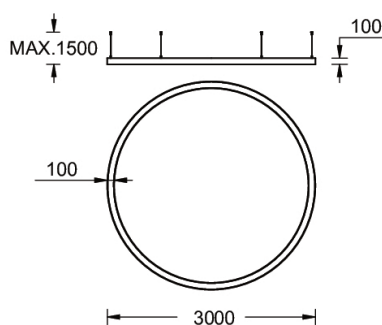

GAVLE 6 (GAV-90354)

Technical information

Material	Aluminium
Light source	7680 & 7680 LED
Power	534 W
Lumen	21001 lm
Efficacy	39 lm/W
Driver option	Integral control gear

Driver	Constant current (CC)
Input voltage	220-240 V 50/60 Hz
Optic	0
Optic value	102°
CCT / CRI	RGBW30, RGBW40
Dimming type	DMX, DMX/RDM

Product colours	Black, White, Matt Silver, Concrete - Urban, Softscape - Urban, Stone - Urban, Corten - Urban, Oak - Woodland, Walnut - Woodland, Pine - Woodland
Weight	38.2 kg
Operating temperature	-20 °C to 40 °C
Variants (DMX/RDM)	Compatible with EN/ IEC 60598-2-22: Suitable for emergency installations as central supply, non-maintained (Z0)

GAV-90354