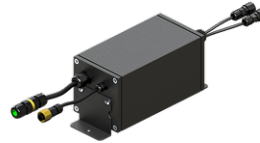

DMX splitter & amplifier within an IP65 box
A63991