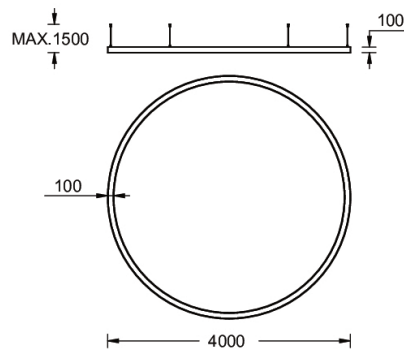

GAVLE 6 (GAV-90363)

Technical information

Material	Aluminium
Light source	10752 & 10752 LED
Power	746 W
Lumen	29401 lm
Efficacy	39 lm/W
Driver option	Integral control gear

Driver	Constant current (CC)
Input voltage	220-240 V 50/60 Hz
Optic	O
Optic value	Opal
Optic (2nd)	O
Optic (2nd) value	Opal

CCT / CRI	RGBW40
Dimming type	Bluetooth
Product colours	Black, White, Matt Silver, Concrete - Urban, Softscape - Urban, Stone - Urban, Corten - Urban, Oak - Woodland, Walnut - Woodland, Pine - Woodland
Weight	50.1 kg
Operating temperature	-20 °C to 40 °C
Variants (Bluetooth)	Compatible with EN/ IEC 60598-2-22: Suitable for emergency installations as central supply, non-maintained (Z0)

GAV-90363