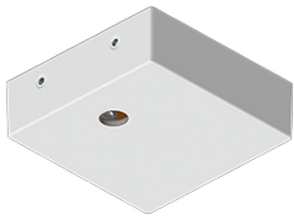

Accessories

Supply cable surface mounting box
A80981