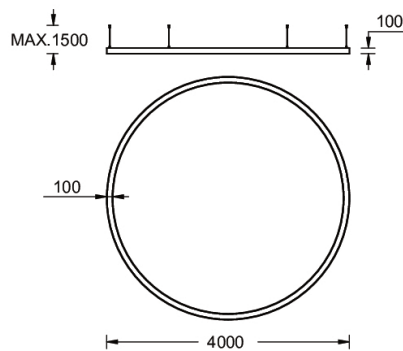

GAVLE 6 (GAV-90364)

Technical information

Material	Aluminium	Driver	Constant current (CC)	Product colours	Black, White, Matt Silver, Concrete - Urban, Softscape - Urban, Stone - Urban, Corten - Urban, Oak - Woodland, Walnut - Woodland, Pine - Woodland
Light source	10752 & 10752 LED	Input voltage	220-240 V 50/60 Hz	Weight	50.1 kg
Power	746 W	Optic	0	Operating temperature	-20 °C to 40 °C
Lumen	29401 lm	Optic value	102°	Variants (DMX/RDM)	Compatible with EN/ IEC 60598-2-22: Suitable for emergency installations as central supply, non-maintained (Z0)
Efficacy	39 lm/W	CCT / CRI	RGBW30, RGBW40		
Driver option	Integral control gear	Dimming type	DMX, DMX/RDM		

GAV-90364