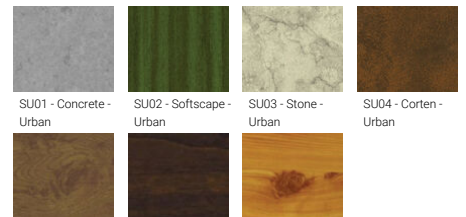

GAVLE 6 (GAV-90364)

Product description

Down (Optic) & Up (Optic 2nd) - 100x100 mm - 4000 mm - RGBW DMX

Luminaire Structure

- Extruded aluminium bended profile with powder coating
- Stainless steel fasteners in grade 316
- Stainless steel, adjustable, suspension (1.5 m) complete with electrical wires in white for mounting
- Opal PMMA diffuser (UGR <19) for glare control

- Wireless control available through Bluetooth connection
- Daylight and occupancy sensor options

Optic

0

Product colour

01 - Black (RAL 9011) 03 - White (RAL 9003) 05 - Matt Silver (RAL 9006)

Special finishes upon request

SU01 - Concrete - Urban SU02 - Softscape - Urban SU03 - Stone - Urban SU04 - Corten - Urban
SW01 - Oak - Woodland SW02 - Walnut - Woodland SW03 - Pine - Woodland

GAVLE 6 (GAV-90364)

Technical information

Material	Aluminium	Driver	Constant current (CC)	Product colours	Black, White, Matt Silver, Concrete - Urban, Softscape - Urban, Stone - Urban, Corten - Urban, Oak - Woodland, Walnut - Woodland, Pine - Woodland
Light source	10752 & 10752 LED	Input voltage	220-240 V 50/60 Hz	Weight	50.1 kg
Power	746 W	Optic	0	Operating temperature	-20 °C to 40 °C
Lumen	29401 lm	Optic value	102°	Variants (DMX/RDM)	Compatible with EN/ IEC 60598-2-22: Suitable for emergency installations as central supply, non-maintained (Z0)
Efficacy	39 lm/W	CCT / CRI	RGBW30, RGBW40		
Driver option	Integral control gear	Dimming type	DMX, DMX/RDM		