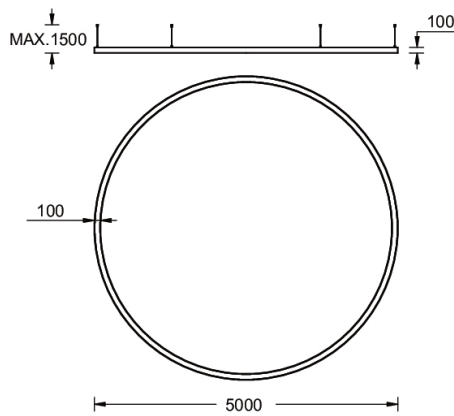

GAVLE 6 (GAV-90371)

Technical information

Material	Aluminium	Driver	Constant current (CC)	CCT / CRI	3000K CRI80, 4000K CRI80
Light source	3456 & 3456 LED	Input voltage	220-240 V 50/60 Hz	Dimming type	On/Off, 1-10V, DALI
Power	915 W	Optic	O	Product colours	Black, White, Matt Silver, Concrete - Urban, Softscape - Urban, Stone - Urban, Corten - Urban, Oak - Woodland, Walnut - Woodland, Pine - Woodland
Lumen	105748 - 110384 lm	Optic value	Opal		
Efficacy	116 - 121 lm/W	Optic (2nd)	O		
Driver option	Integral control gear	Optic (2nd) value	Opal	Weight	60.2 kg
				Operating temperature	-20 °C to 40 °C
				Variants (On/Off, 1-10V, DALI)	Compatible with EN/ IEC 60598-2-22: Suitable for emergency installations as central supply, non-maintained (Z0)

GAV-90371