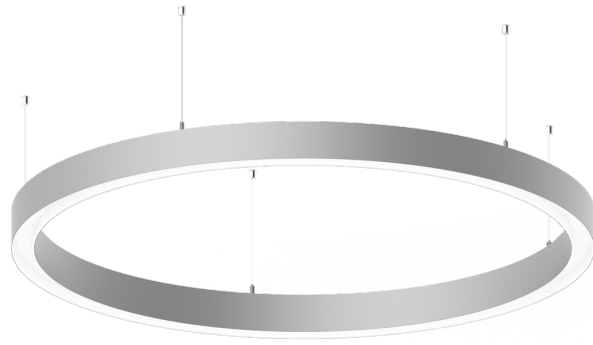

GAVLE 6 (GAV-90371)

Product description

Down (Optic) & Up (Optic 2nd) - 100x100 mm - 5000 mm

Luminaire Structure

- Extruded aluminium bended profile with powder coating
- Stainless steel fasteners in grade 316
- Stainless steel, adjustable, suspension (1.5 m) complete with electrical wires in white for mounting
- Opal PMMA diffuser (UGR <19) for glare control

- Up and down light distribution options
- Passive thermal management
- Integral control gear
- Remote driver is included for dimming type: 1-10V (-DI) for GAV-90001, GAV-90011, GAV-90021, GAV-90031, GAV-90041, GAV-90051, GAV-90061, GAV-90071, GAV-90101, GAV-90111, GAV-90121, GAV-90131, GAV-90141, GAV-90151, GAV-90161, GAV-90171

Material	Aluminium	Driver	Constant current (CC)	CCT / CRI	3000K CRI80, 4000K CRI80
Light source	3456 & 3456 LED	Input voltage	220-240 V 50/60 Hz	Dimming type	On/Off, 1-10V, DALI
Power	915 W	Optic	O	Product colours	Black, White, Matt Silver, Concrete - Urban, Softscape - Urban, Stone - Urban, Corten - Urban, Oak - Woodland, Walnut - Woodland, Pine - Woodland
Lumen	105748 - 110384 lm	Optic value	Opal		
Efficacy	116 - 121 lm/W	Optic (2nd)	O		
Driver option	Integral control gear	Optic (2nd) value	Opal	Weight	60.2 kg
				Operating temperature	-20 °C to 40 °C
				Variants (On/Off, 1-10V, DALI)	Compatible with EN/ IEC 60598-2-22: Suitable for emergency installations as central supply, non-maintained (Z0)