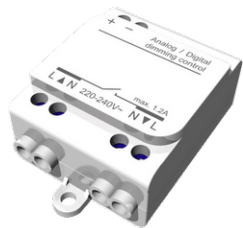

Wireless bluetooth converter
A90291