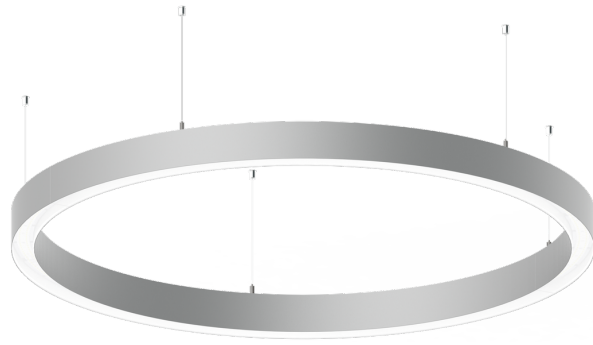

**GAVLE 6** (GAV-90372)

**Product description**

Down (Optic) & Up (Optic 2nd) - 100x100 mm - 5000 mm - TW

**Luminaire Structure**

- Extruded aluminium bended profile with powder coating
- Stainless steel fasteners in grade 316
- Stainless steel, adjustable, suspension (1.5 m) complete with electrical wires in white for mounting
- Opal PMMA diffuser (UGR <19) for glare control

- Up and down light distribution options
- Passive thermal management
- Integral control gear
- Remote driver is included for dimming type: 1-10V (-DI) for GAV-90001, GAV-90011, GAV-90021, GAV-90031, GAV-90041, GAV-90051, GAV-90061, GAV-90071, GAV-90101, GAV-90111, GAV-90121, GAV-90131, GAV-90141, GAV-90151, GAV-90161, GAV-90171