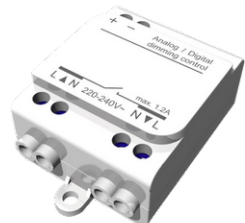

**GAVLE 6** (GAV-90372)

**Product description**

Down (Optic) & Up (Optic 2nd) - 100x100 mm - 5000 mm - TW

**Luminaire Structure**

- Extruded aluminium bended profile with powder coating
- Stainless steel fasteners in grade 316
- Stainless steel, adjustable, suspension (1.5 m) complete with electrical wires in white for mounting
- Opal PMMA diffuser (UGR <19) for glare control

- Up and down light distribution options
- Passive thermal management
- Integral control gear
- Remote driver is included for dimming type: 1-10V (-DI) for GAV-90001, GAV-90011, GAV-90021, GAV-90031, GAV-90041, GAV-90051, GAV-90061, GAV-90071, GAV-90101, GAV-90111, GAV-90121, GAV-90131, GAV-90141, GAV-90151, GAV-90161, GAV-90171

**GAVLE 6** (GAV-90372)

**Technical information**

<b>Material</b>	Aluminium	<b>Driver</b>	Constant current (CC)	<b>Product colours</b>	Black, White, Matt Silver, Concrete - Urban, Softscape - Urban, Stone - Urban, Corten - Urban, Oak - Woodland, Walnut - Woodland, Pine - Woodland
<b>Light source</b>	6912 & 6912 LED	<b>Input voltage</b>	220-240 V 50/60 Hz		<b>Weight</b>
<b>Power</b>	915 W	<b>Optic</b>	0	<b>Operating temperature</b>	-20 °C to 40 °C
<b>Lumen</b>	110384 lm	<b>Optic value</b>	102°	<b>Variants (DALI)</b>	Compatible with EN/ IEC 60598-2-22: Suitable for emergency installations as central supply, non-maintained (Z0)
<b>Efficacy</b>	121 lm/W	<b>CCT / CRI</b>	TW (2700K - 6500K)		
<b>Driver option</b>	Integral control gear	<b>Dimming type</b>	DALI		

GAV-90372

**Accessories**

Supply cable surface mounting box  
**A80981**

Wireless bluetooth converter  
**A90291**

Xpress wireless switch  
**A90591**