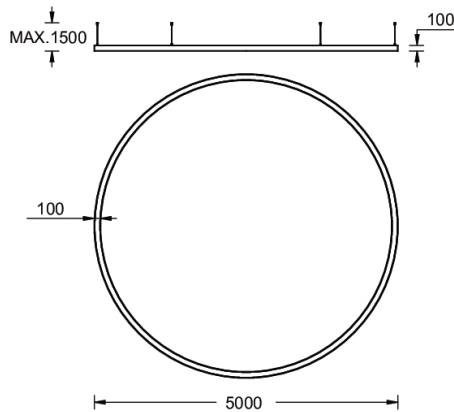

GAVLE 6 (GAV-90372)

Technical information

Material	Aluminium	Driver	Constant current (CC)	Product colours	Black, White, Matt Silver, Concrete - Urban, Softscape - Urban, Stone - Urban, Corten - Urban, Oak - Woodland, Walnut - Woodland, Pine - Woodland	
Light source	6912 & 6912 LED	Input voltage	220-240 V 50/60 Hz		Weight	60.2 kg
Power	915 W	Optic	0	Operating temperature	-20 °C to 40 °C	
Lumen	110384 lm	Optic value	102°	Variants (DALI)	Compatible with EN/ IEC 60598-2-22: Suitable for emergency installations as central supply, non-maintained (Z0)	
Efficacy	121 lm/W	CCT / CRI	TW (2700K - 6500K)			
Driver option	Integral control gear	Dimming type	DALI			

GAV-90372