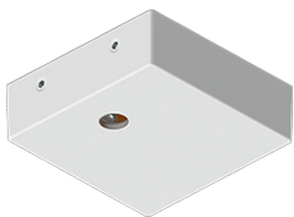

Accessories

Supply cable surface mounting box
A80981