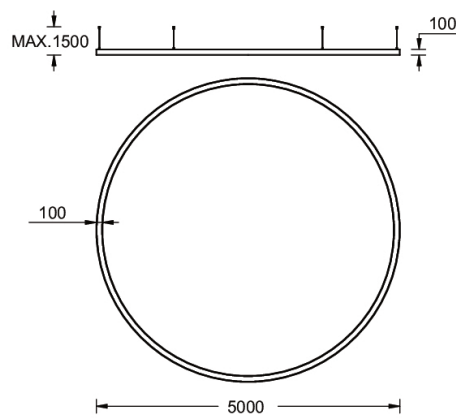

GAVLE 6 (GAV-90373)

Technical information

Material	Aluminium	Driver	Constant current (CC)	CCT / CRI	RGBW40
Light source	13824 & 13824 LED	Input voltage	220-240 V 50/60 Hz	Dimming type	Bluetooth
Power	960 W	Optic	O	Product colours	Black, White, Matt Silver, Concrete - Urban, Softscape - Urban, Stone - Urban, Corten - Urban, Oak - Woodland, Walnut - Woodland, Pine - Woodland
Lumen	38634 lm	Optic value	Opal		
Efficacy	40 lm/W	Optic (2nd)	O		
Driver option	Integral control gear	Optic (2nd) value	Opal	Weight	60.2 kg
				Operating temperature	-20 °C to 40 °C
				Variants (Bluetooth)	Compatible with EN/ IEC 60598-2-22: Suitable for emergency installations as central supply, non-maintained (Z0)

GAV-90373