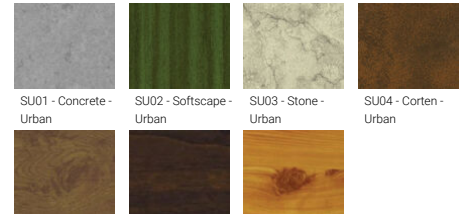

- Wireless control available through Bluetooth connection
- Daylight and occupancy sensor options

**Optic**

0

**Product colour**

01 - Black (RAL 9011)    03 - White (RAL 9003)    05 - Matt Silver (RAL 9006)

**Special finishes upon request**

SU01 - Concrete - Urban    SU02 - Softscape - Urban    SU03 - Stone - Urban    SU04 - Corten - Urban  
SW01 - Oak - Woodland    SW02 - Walnut - Woodland    SW03 - Pine - Woodland