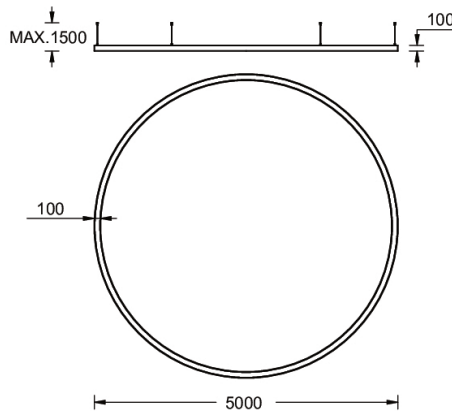

GAVLE 6 (GAV-90374)

Technical information

Material	Aluminium
Light source	13824 & 13824 LED
Power	960 W
Lumen	38634 lm
Efficacy	40 lm/W
Driver option	Integral control gear

Driver	Constant current (CC)
Input voltage	220-240 V 50/60 Hz
Optic	0
Optic value	102°
CCT / CRI	RGBW30, RGBW40
Dimming type	DMX, DMX/RDM

Product colours	Black, White, Matt Silver, Concrete - Urban, Softscape - Urban, Stone - Urban, Corten - Urban, Oak - Woodland, Walnut - Woodland, Pine - Woodland
Weight	60.2 kg
Operating temperature	-20 °C to 40 °C
Variants (DMX/RDM)	Compatible with EN/ IEC 60598-2-22: Suitable for emergency installations as central supply, non-maintained (Z0)

GAV-90374